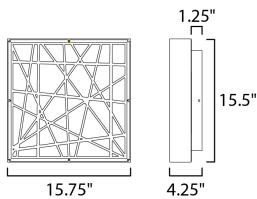

PRODUCT DESCRIPTION

Large scale LED ceiling fixtures finished in Black with our ever-popular Inca pattern on the bottom are a welcome addition to our line. High lumen output makes for excellent light sources in larger interior areas.

MEASUREMENTS

DIMENSION : 15.75" L x 15.75" W x 4.25" H
 CANOPY : 15.5" W x 1.25" H x 15.5" L
 HANGING WEIGHT : 8.58 lb

LAMPING

INPUT VOLTAGE : 120V
 LUMENS : 2,363 Rated (1,800 Del.)
 BULB : 1 x 34W LED PCB Integrated , 34W Total
 BULB INCLUDED : (Integrated)
 DIMMABLE : Triac CL
 CRI : 80+ CRI
 COLOR_TEMP : 3000K