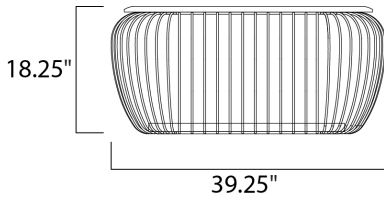

PRODUCT DESCRIPTION

Heavy gage White metal wire glows from the inside when illuminated by the high power LED module concealed in the top. The matching table stool has a wood top and is damp located which makes it perfect for outdoor living spaces.

MEASUREMENTS

DIMENSION : 39.25" L x 19.75" W x 18.25" H
 MAX OAH : 8.26" W x 27.95" H
 HANGING WEIGHT : 46.31 lb

LAMPING

INPUT VOLTAGE : 120V
 LUMENS : 630 Rated (570 Del.)
 BULB : 1 x 9W (INTEGRATED), 9W Total
 DIMMABLE : Dimmable
 CRI : 80+ CRI
 COLOR_TEMP : 3000K