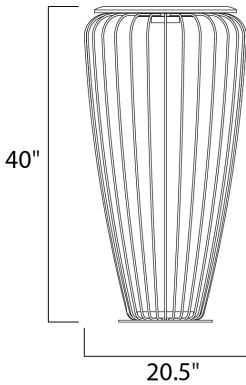

**PRODUCT DESCRIPTION**

Heavy gage White metal wire glows from the inside when illuminated by the high power LED module concealed in the top. The matching table stool has a wood top and is damp located which makes it perfect for outdoor living spaces.

**MEASUREMENTS**

DIMENSION : 20.5" L x 20.5" W x 40." H  
 MAX OAH : 11.75" W x 11.75" H  
 HANGING WEIGHT : 39.69 lb

**LAMPING**

INPUT VOLTAGE : 120V  
 LUMENS : 504 Rated (540 Del.)  
 BULB : 1 x 7.2W (INTEGRATED), 7W Total  
 DIMMABLE : Dimmable  
 CRI : 80+ CRI  
 COLOR\_TEMP : 3000K

**FINISHES OPTION**

White / Navaho White  
 WTNW

**MATERIAL**

Steel+Wood

**RATINGS**

Damp Location  
 Dimmable

**ADDITIONAL**

RATED LIFE 20000 Hours  
 OPERATING TEMPERATURE:  
 -20°C (-4°F), 40°C (104°F)