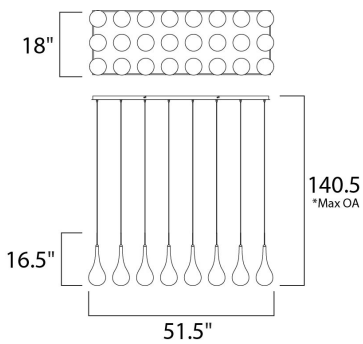

PRODUCT DESCRIPTION

The new Larmes features an extended profile Clear glass shade that screws on to a Satin Nickel mount. Long life G4 LED offers considerable light with dimming capabilities.

*max overall height

MEASUREMENTS

- DIMENSION : 51.5" L x 18" W x 16.5" H
- MAX OAH : 140.5" OAH
- CANOPY : 18" W
- HANGING WEIGHT : 42.25 lb

LAMPING

- INPUT VOLTAGE : 120V
- LUMENS : 2,304 Rated
- BULB : 24 x 1.5W LED 12V G4 , 36W Total
- BULB INCLUDED : (Included)
- DIMMABLE : Electronic Low Voltage (ELV)
- CRI : 80+ CRI
- COLOR_TEMP : 3000K