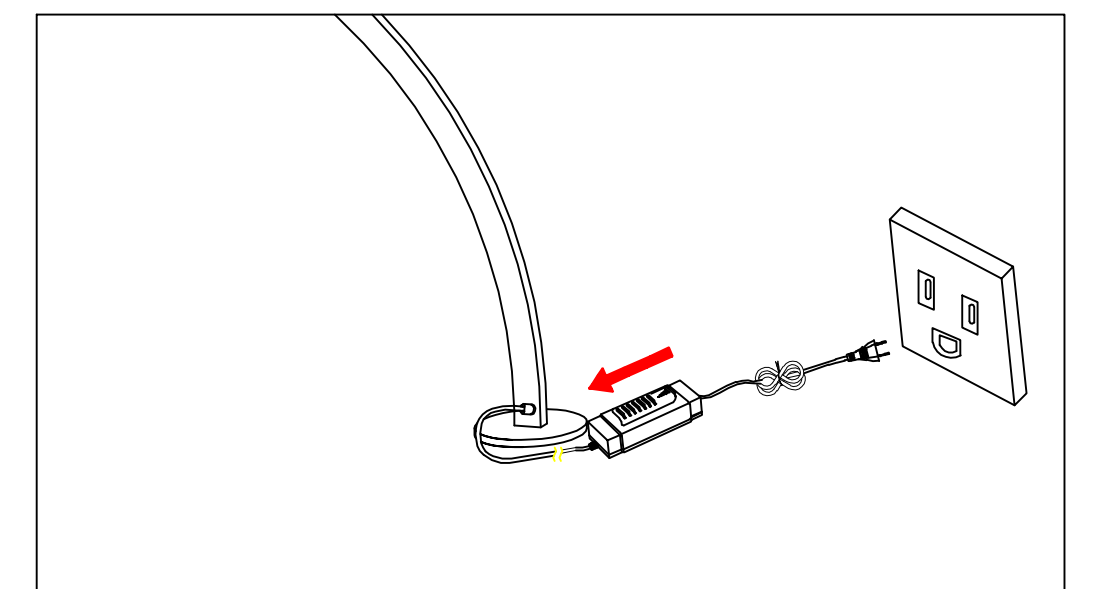

Contemporary Lighting

PRODUCT NAME: Arc
ITEM NUMBER: E20244-BBK

Please consult your electrician for hanging fixture and wiring.

Bulbs (Integrated): LED 21W

MADE IN CHINA
Page 1 of (2)

IMPORTANT: Turn off the power at the main fuse or circuit breaker box before starting installation

Locate all hardware & components before discarding packaging

1.)

Step 1: put the electric plug into the socket.

2.)

Step 2: slide left and right dimmable.

Cleaning & Care:
Clean with soft cloth and a mild detergent.
Do not use abrasive cleaner.