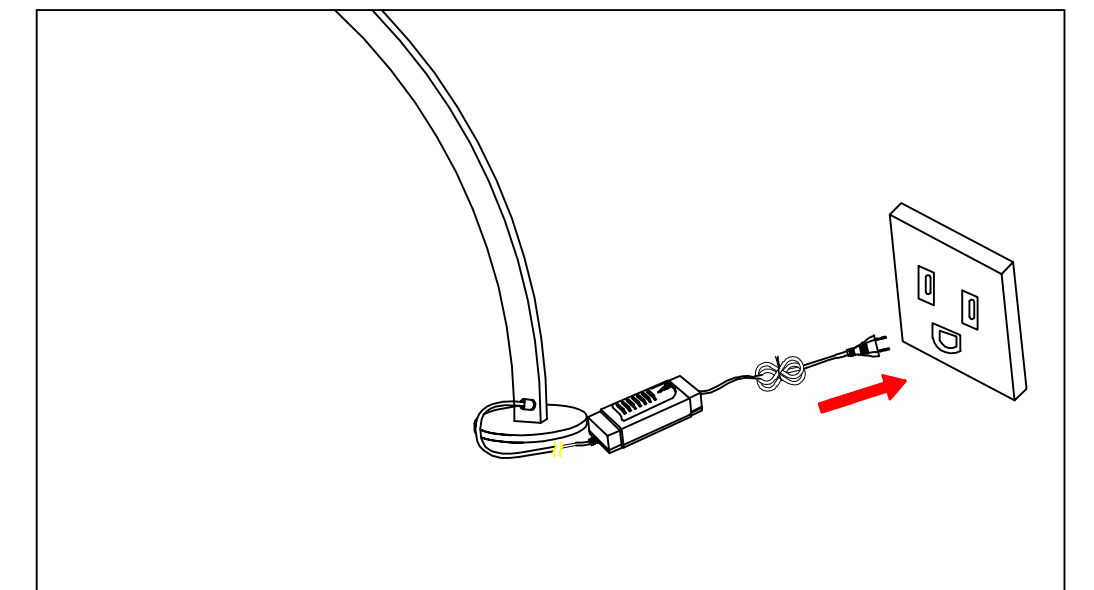

Contemporary Lighting

PRODUCT NAME: Arc
ITEM NUMBER: E20244-BBK

Please consult your electrician for hanging fixture and wiring.

Bulbs (Integrated): LED 21W

MADE IN CHINA
Page 1 of (2)

IMPORTANT: Turn off the power at the main fuse or circuit breaker box before starting installation

Locate all hardware & components before discarding packaging

1.)

Step 1: put the electric plug into the socket.

2.)

Step 2: slide left and right dimmable.

Cleaning & Care:
Clean with soft cloth and a mild detergent.
Do not use abrasive cleaner.