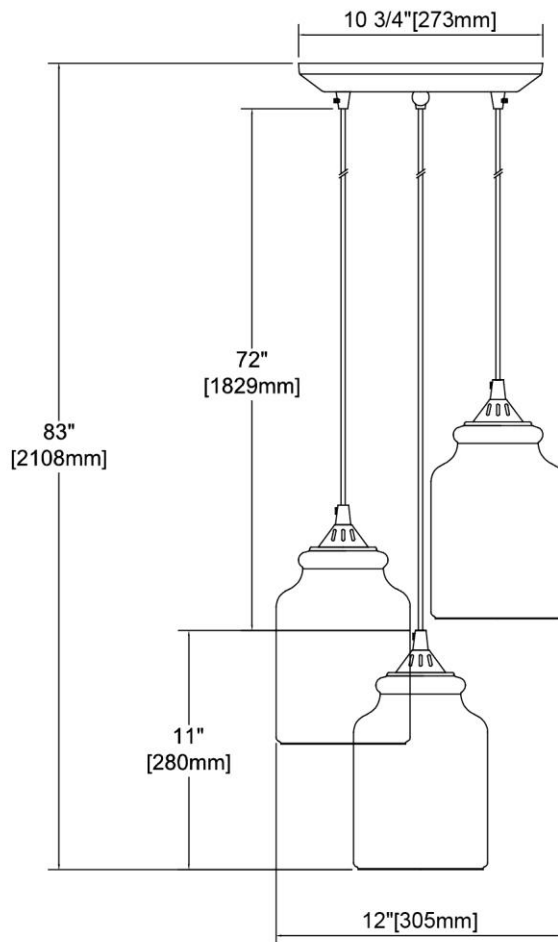


	<b>ITEM #:</b>	85257/3
	<b>UPC</b>	748119136745
	<b>Description</b>	Illuminescence 3-Light Pendant in Oil Rubbed Bronze with Textured Gray Dichroic Glass
	<b>Finish</b>	Oil Rubbed Bronze
	<b>Materials</b>	Glass, Steel
	<b>Brand</b>	ELK Lighting
	<b>Collection</b>	Illuminescence
	<b>Category</b>	Indoor Lighting
	<b>Type</b>	Pendant

ITEM DIMENSIONS				RATINGS & SPECIFICATIONS				
<b>Width</b>	12 inches			<b>Safety Rating</b>	ETL		<b>Certification</b>	Dry locations
<b>Depth</b>	12 inches			<b>ADA Compliant</b>	N/A		<b>Voltage</b>	120
<b>Height</b>	11 inches			<b>BULBS / SOCKETS</b>				
<b>Weight</b>	10 pounds			<b>Quantity</b>	3		<b>Wattage</b>	100 watts
<b>ADDITIONAL DIMENSIONS</b>				<b>Included</b>	No		<b>Type</b>	A19 (E26 Medium Base)
<b>Backplate / Canopy</b>	10 diameter			<b>Other</b>	N/A			
<b>HCWO</b>	N/A			<b>CHAIN / CORD INFORMATION</b>				
<b>Min. Extension</b>	N/A			<b>Chain</b>	N/A		<b>Cord</b>	72 inches - Brown Fabric
<b>Max. Extension</b>	N/A			<b>SHADE / GLASS DETAILS</b>				
<b>OVERALL HEIGHT</b>				<b>Shade/Glass Description</b>	Textured gray dichroic glass			
<b>Min.</b>	14 inches		<b>Max.</b>	83 inches				
<b>EXTENSION ROD(S)</b>				<b>Width</b>	6 inches		<b>Height</b>	9 inches
N/A				<b>Width at Top</b>	N/A		<b>Width at Bottom</b>	N/A