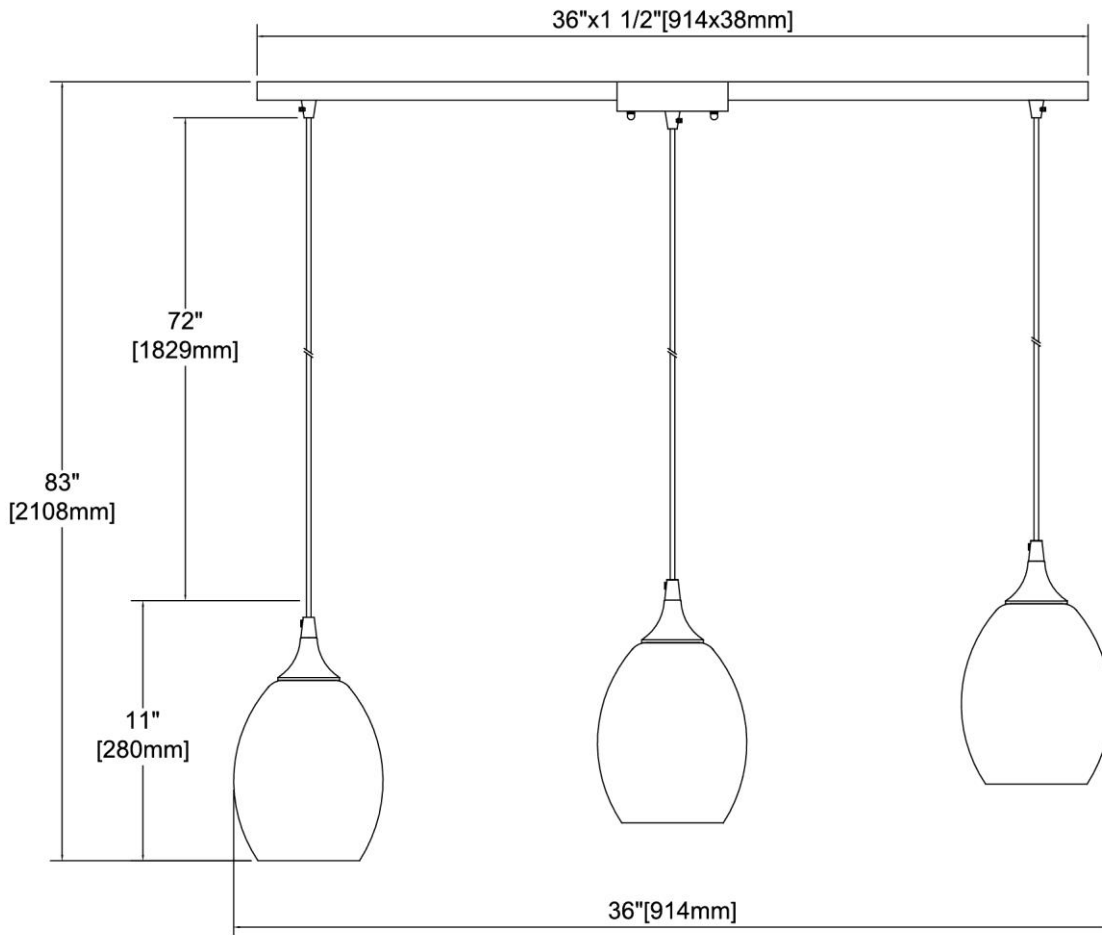

ITEM #:	85214/3L
UPC	748119136677
Description	Cirrus 3-Light Pendant in Satin Nickel with Opal White and Clear Glass
Finish	Satin Nickel
Materials	Glass, Steel
Brand	ELK Lighting
Collection	Cirrus
Category	Indoor Lighting
Type	Pendant

ITEM DIMENSIONS				RATINGS & SPECIFICATIONS				
Width	36 inches			Safety Rating	ETL		Certification	Dry locations
Depth	6 inches			ADA Compliant	N/A		Voltage	120
Height	11 inches			BULBS / SOCKETS				
Weight	8 pounds			Quantity	3		Wattage	100 watts
ADDITIONAL DIMENSIONS				Included	No		Type	A19 (E26 Medium Base)
Backplate / Canopy	36 diameter			Other	N/A			
HCWO	N/A			CHAIN / CORD INFORMATION				
Min. Extension	N/A			Chain	N/A		Cord	72 inches - Clear
Max. Extension	N/A			SHADE / GLASS DETAILS				
OVERALL HEIGHT				Shade/Glass Description	Opal white glass with clear bottom			
Min.	14 inches		Max.	83 inches				
EXTENSION ROD(S)				Width	6 inches		Height	8 inches
N/A				Width at Top	N/A		Width at Bottom	N/A