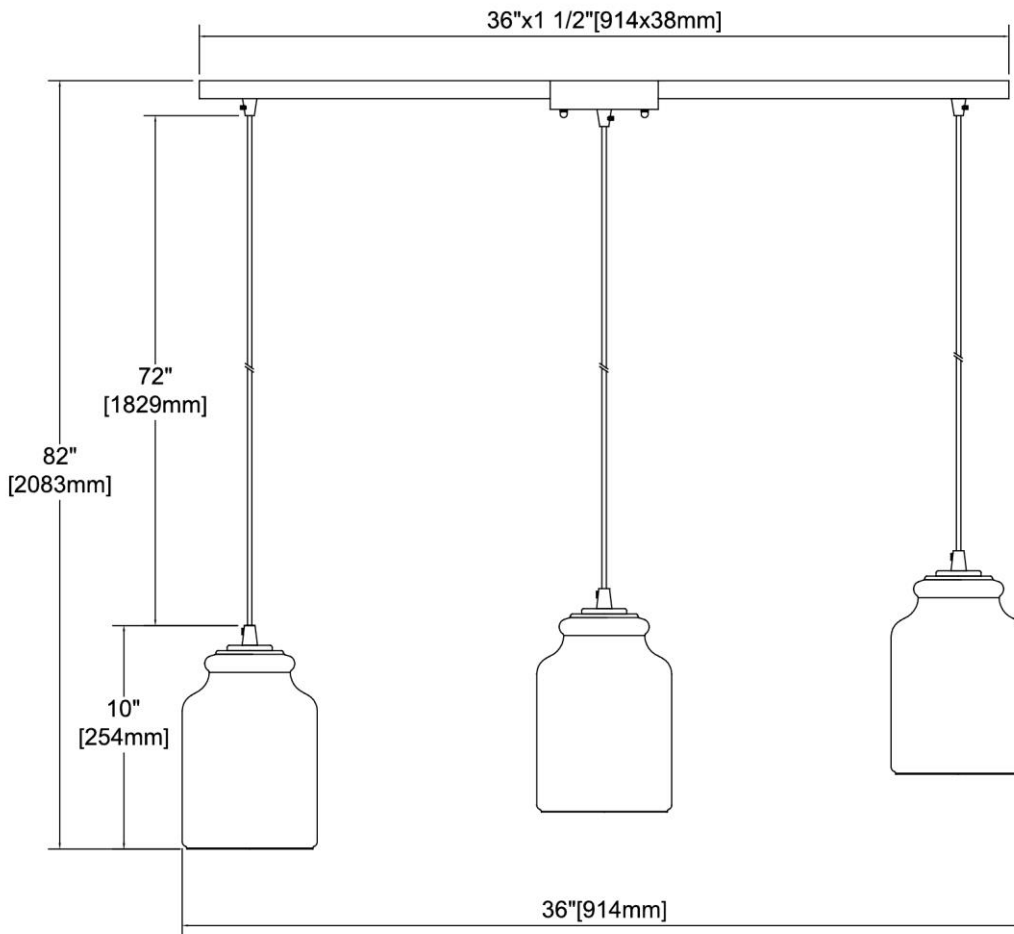

	ITEM #:	85213/3L
	UPC	748119136653
	Description	Josie 3-Light Pendant in Satin Nickel with Clear Glass
	Finish	Satin Nickel
	Materials	Glass, Steel
	Brand	ELK Lighting
	Collection	Josie
	Category	Indoor Lighting
	Type	Pendant

ITEM DIMENSIONS				RATINGS & SPECIFICATIONS				
Width	36 inches			Safety Rating	ETL		Certification	Dry locations
Depth	6 inches			ADA Compliant	N/A		Voltage	120
Height	10 inches			BULBS / SOCKETS				
Weight	11 pounds			Quantity	3		Wattage	60 watts
ADDITIONAL DIMENSIONS				Included	No		Type	A19 (E26 Medium Base)
Backplate / Canopy	36 diameter			Other	N/A			
HCWO	N/A			CHAIN / CORD INFORMATION				
Min. Extension	N/A			Chain	N/A		Cord	72 inches - Clear
Max. Extension	N/A			SHADE / GLASS DETAILS				
OVERALL HEIGHT				Shade/Glass Description	Clear glass			
Min.	13 inches		Max.	82 inches				
EXTENSION ROD(S)				Width	6 inches		Height	9 inches
N/A				Width at Top	N/A		Width at Bottom	N/A