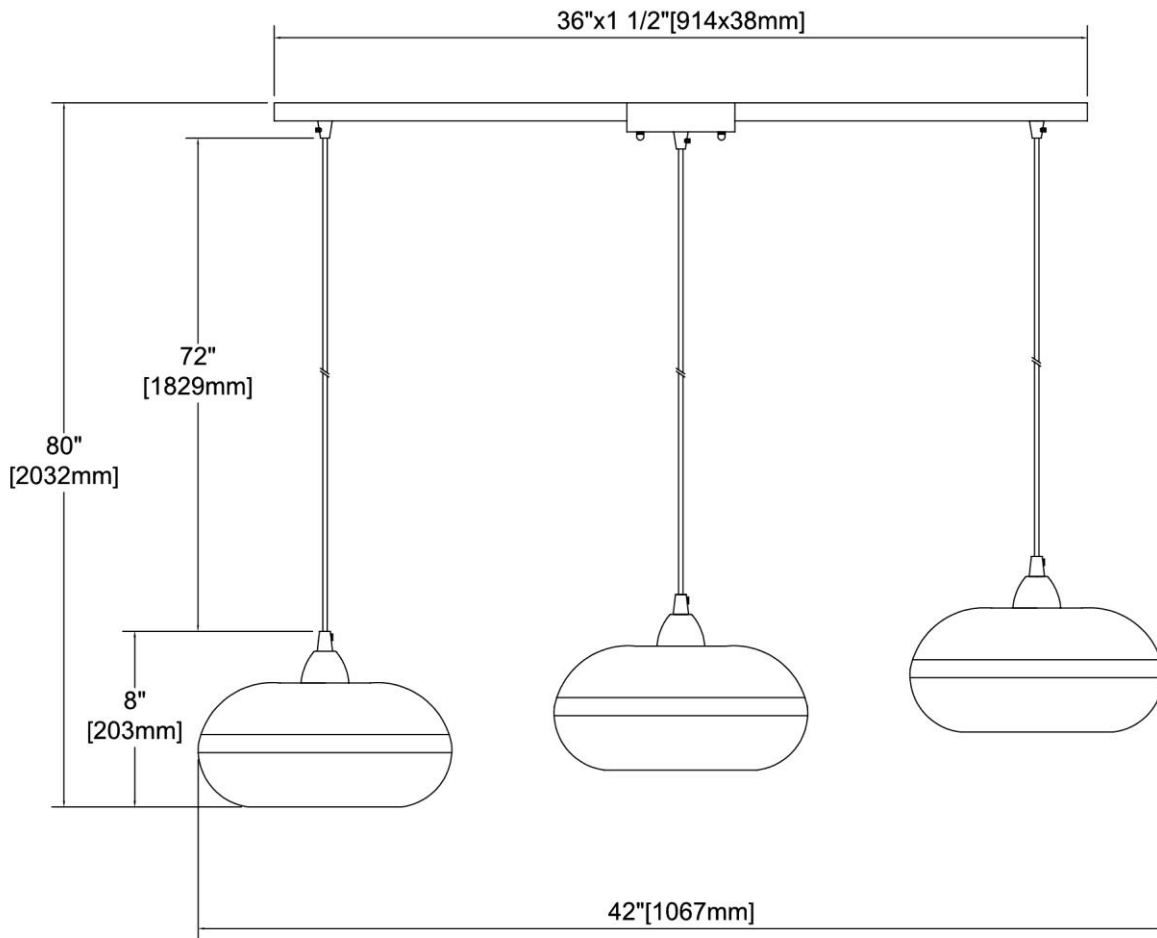

ITEM #:	85212/3L
UPC	748119136639
Description	Hazelton 3-Light Pendant in Oil Rubbed Bronze with Earth Brown Fused Glass
Finish	Oil Rubbed Bronze
Materials	Glass, Steel
Brand	ELK Lighting
Collection	Hazelton
Category	Indoor Lighting
Type	Pendant

ITEM DIMENSIONS				RATINGS & SPECIFICATIONS				
Width	36 inches			Safety Rating	ETL		Certification	Dry locations
Depth	12 inches			ADA Compliant	N/A		Voltage	120
Height	8 inches			BULBS / SOCKETS				
Weight	17 pounds			Quantity	3		Wattage	60 watts
ADDITIONAL DIMENSIONS				Included	No		Type	A19 (E26 Medium Base)
Backplate / Canopy	36 diameter			Other	N/A			
HCWO	N/A			CHAIN / CORD INFORMATION				
Min. Extension	N/A			Chain	N/A		Cord	72 inches - Brown Fabric
Max. Extension	N/A			SHADE / GLASS DETAILS				
OVERALL HEIGHT				Shade/Glass Description	Earth brown fused glass			
Min.	11 inches		Max.	80 inches				
EXTENSION ROD(S)				Width	11 inches		Height	6 inches
N/A				Width at Top	N/A		Width at Bottom	N/A