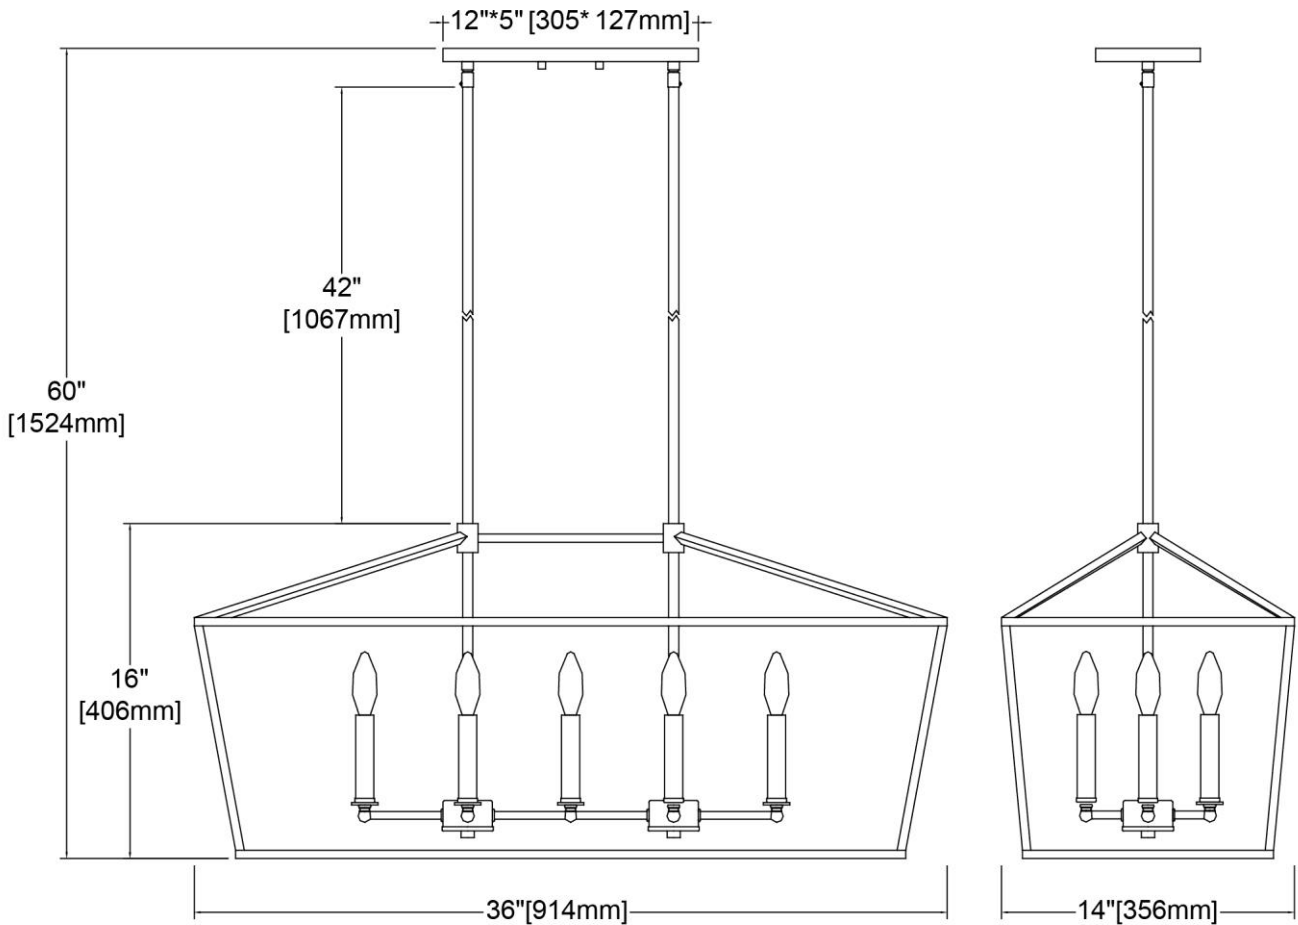

ITEM #:	57217/7
UPC	748119136165
Description	Fairfax 7-Light Island Light in Oil Rubbed Bronze
Finish	Oil Rubbed Bronze
Materials	Steel
Brand	ELK Lighting
Collection	Fairfax
Category	Indoor Lighting
Type	Island Light

ITEM DIMENSIONS				RATINGS & SPECIFICATIONS				
Width	36 inches			Safety Rating	UL		Certification	Dry locations
Depth	14 inches			ADA Compliant	N/A		Voltage	120
Height	16 inches			BULBS / SOCKETS				
Weight	16 pounds			Quantity	7		Wattage	60 watts
ADDITIONAL DIMENSIONS				Included	No		Type	Torpedo (E12 Candelabra Base)
Backplate / Canopy	12x5			Other	N/A			
HCWO	N/A			CHAIN / CORD INFORMATION				
Min. Extension	N/A			Chain	N/A		Cord	72 inches - Brown
Max. Extension	N/A			SHADE / GLASS DETAILS				
OVERALL HEIGHT				Shade/Glass Description	N/A			
Min.	24 inches		Max.	60 inches				
EXTENSION ROD(S)				Width	N/A		Height	N/A
Rods: 2-6, 2-12, 2-24				Width at Top	N/A		Width at Bottom	N/A