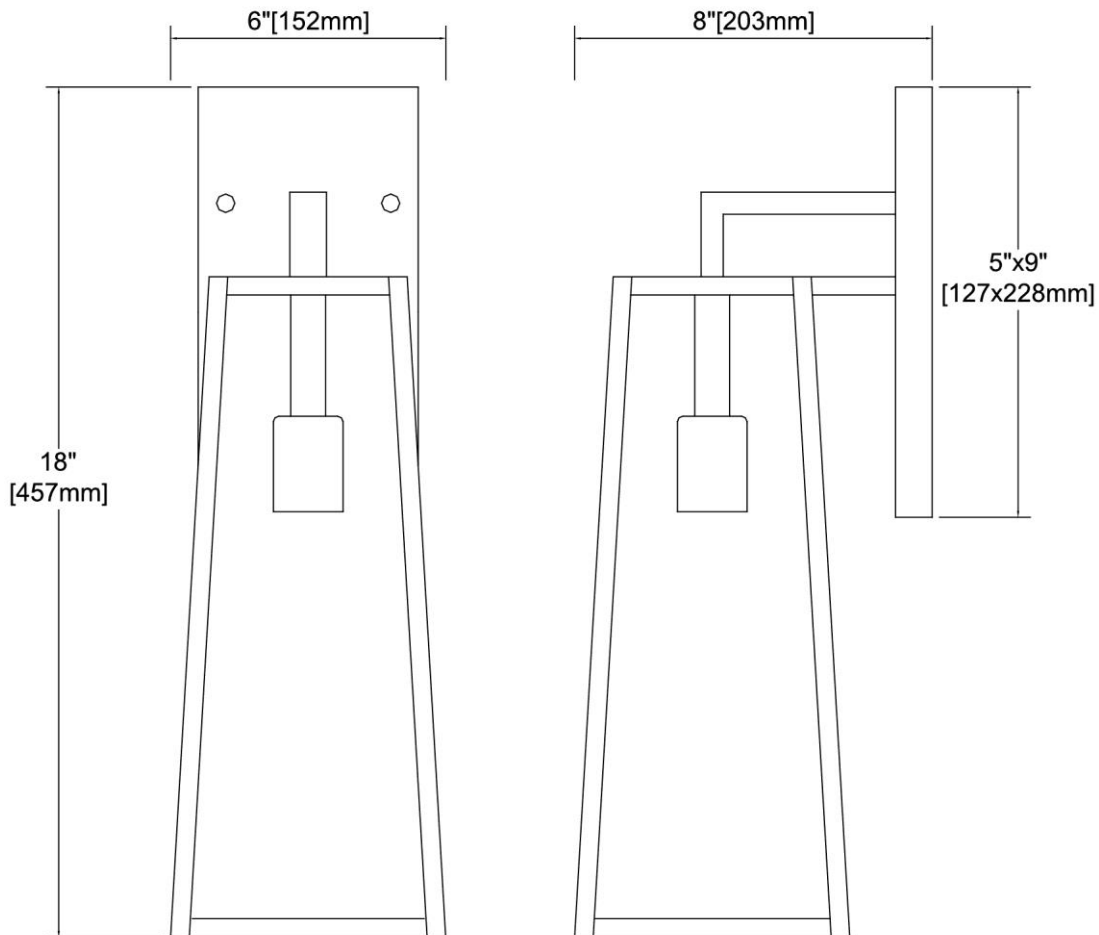

ITEM #:	47520/1
UPC	748119136479
Description	Meditterano 1-Light Sconce in Charcoal with Seedy Glass
Finish	Charcoal
Materials	Glass, Steel
Brand	ELK Lighting
Collection	Meditterano
Category	Outdoor Lighting
Type	Sconce

ITEM DIMENSIONS				RATINGS & SPECIFICATIONS				
Width	6 inches			Safety Rating	ETL		Certification	Wet locations
Depth	8 inches			ADA Compliant	N/A		Voltage	120
Height	18 inches			BULBS / SOCKETS				
Weight	5 pounds			Quantity	1		Wattage	60 watts
ADDITIONAL DIMENSIONS				Included	No		Type	A19 (E26 Medium Base)
Backplate / Canopy	4.75x9			Other	N/A			
HCWO	2.5 inches			CHAIN / CORD INFORMATION				
Min. Extension	N/A			Chain	N/A		Cord	8 inches
Max. Extension	N/A			SHADE / GLASS DETAILS				
OVERALL HEIGHT				Shade/Glass Description	Seedy glass			
Min.	N/A		Max.	N/A				
EXTENSION ROD(S)				Width	N/A		Height	N/A
N/A				Width at Top	N/A		Width at Bottom	N/A