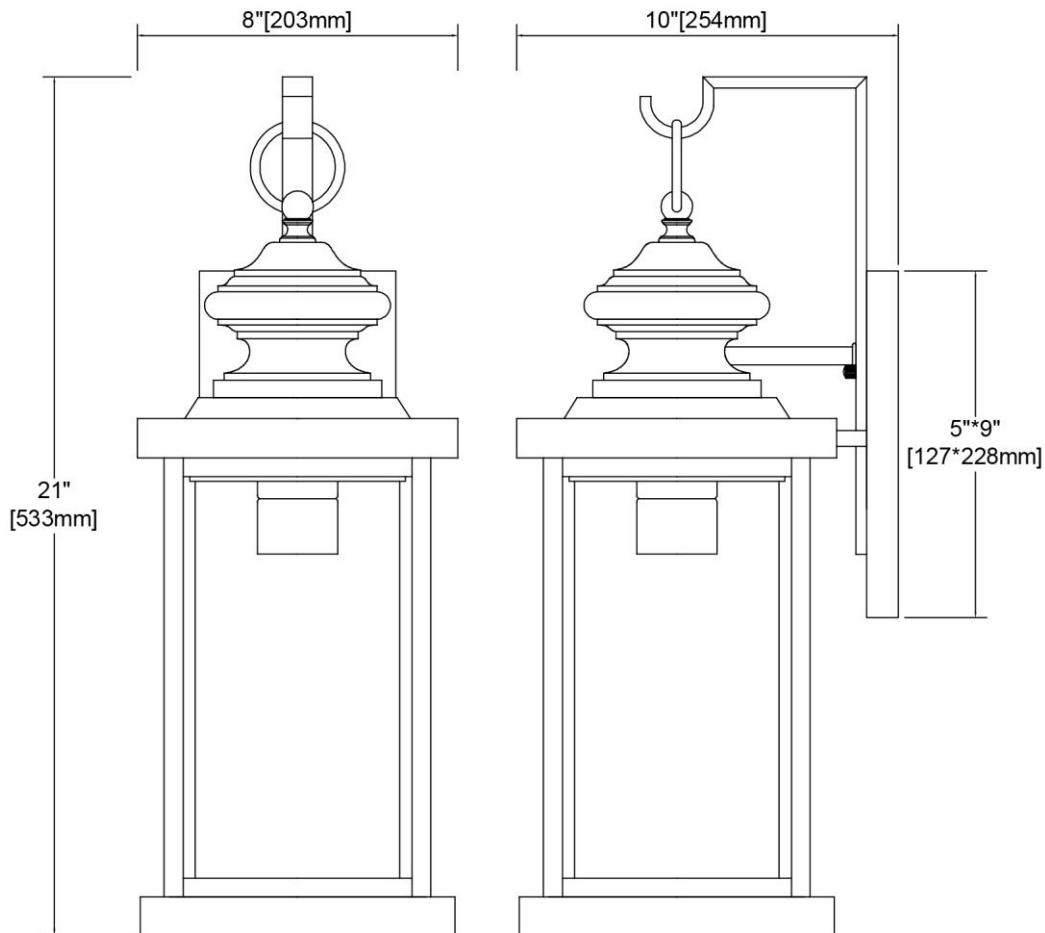

ITEM #:	45451/1
UPC	748119138893
Description	Minersville 1-Light Outdoor Sconce in Matte Black with Antique Speckled Glass
Finish	Matte Black
Materials	Glass, Steel
Brand	ELK Lighting
Collection	Minersville
Category	Outdoor Lighting
Type	Sconce

ITEM DIMENSIONS				RATINGS & SPECIFICATIONS				
Width	8 inches			Safety Rating	ETL		Certification	Wet locations
Depth	10 inches			ADA Compliant	N/A		Voltage	120 volts
Height	21 inches			BULBS / SOCKETS				
Weight	7 pounds			Quantity	1	Wattage	60 watts	
ADDITIONAL DIMENSIONS				Included	No		Type	A19 (E26 Medium Base)
Backplate / Canopy	5x9			Other	N/A			
HCWO	8 inches			CHAIN / CORD INFORMATION				
Min. Extension	N/A			Chain	N/A		Cord	8 inches
Max. Extension	N/A			SHADE / GLASS DETAILS				
OVERALL HEIGHT				Shade/Glass Description	Antique Speckled Glass			
Min.	N/A		Max.	N/A				
EXTENSION ROD(S)				Width	5 inches		Height	12 inches
N/A				Width at Top	N/A		Width at Bottom	N/A