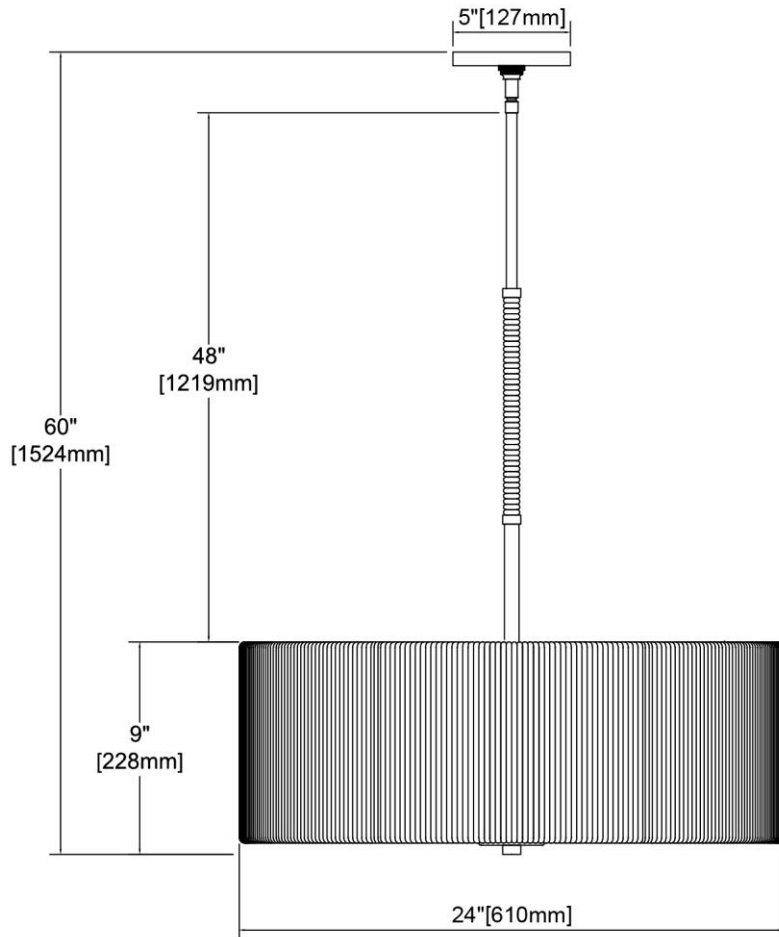


	ITEM #:	32412/5
	UPC	748119133164
	Description	Abaca 5-Light Pendant in Satin Brass with Abaca Rope
	Finish	Satin Brass
	Materials	Abaca, Steel
	Brand	ELK Lighting
	Collection	Abaca
	Category	Indoor Lighting
	Type	Pendant

ITEM DIMENSIONS				RATINGS & SPECIFICATIONS				
Width	24 inches			Safety Rating	UL		Certification	Dry locations
Depth	24 inches			ADA Compliant	N/A		Voltage	120
Height	9 inches			BULBS / SOCKETS				
Weight	9 pounds			Quantity	5	Wattage	60 watts	
ADDITIONAL DIMENSIONS				Included	No	Type	Torpedo (E12 Candelabra Base)	
Backplate / Canopy	5 diameter			Other	N/A			
HCWO	N/A			CHAIN / CORD INFORMATION				
Min. Extension	N/A			Chain	N/A	Cord	72 inches - Clear	
Max. Extension	N/A			SHADE / GLASS DETAILS				
OVERALL HEIGHT				Shade/Glass Description	Abaca rope			
Min.	17 inches	Max.	60 inches					
EXTENSION ROD(S)				Width	24 inches		Height	9 inches
Rods: 2-6, 1-12, 1-24				Width at Top	N/A		Width at Bottom	N/A