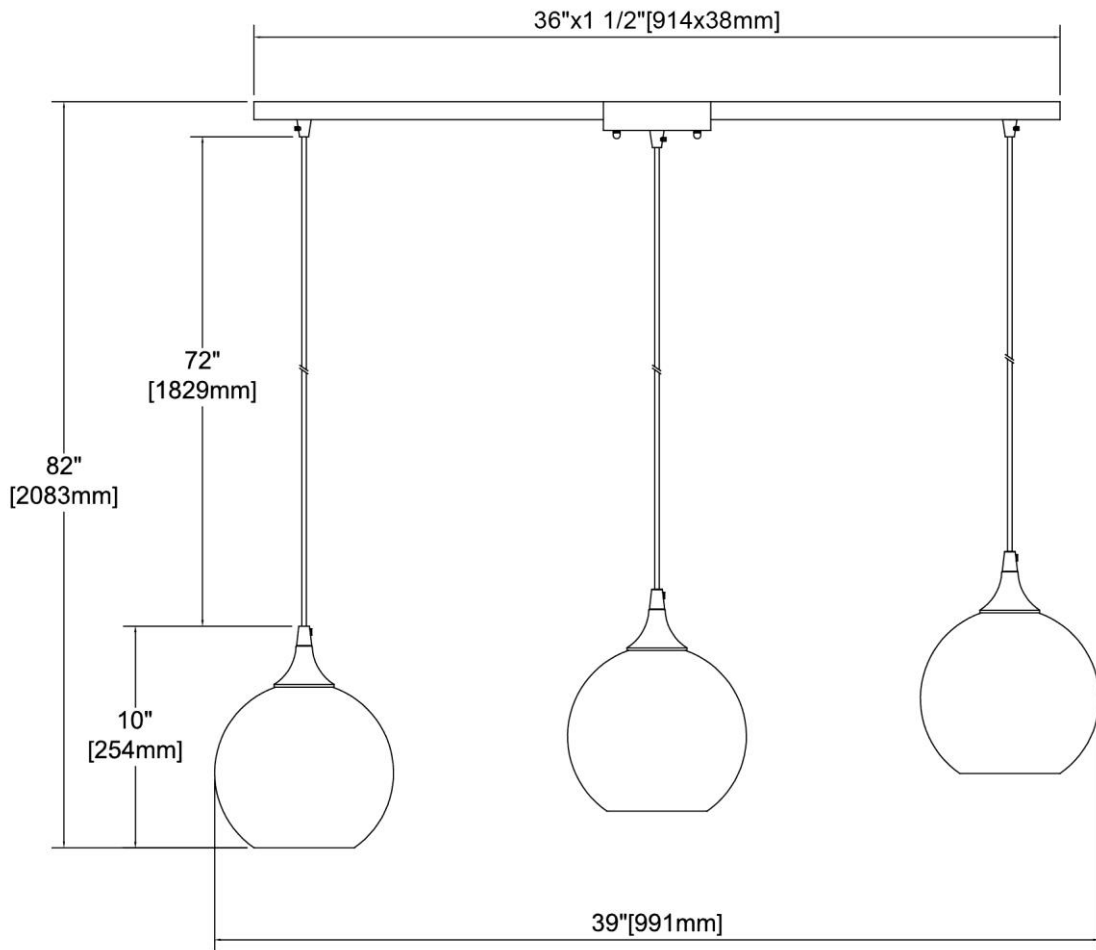

<b>ITEM #:</b>	25099/3L
<b>UPC</b>	748119136790
<b>Description</b>	Sutter Creek 3-Light Pendant in Satin Nickel with Clear, Grey, and Smoke Seedy Glass
<b>Finish</b>	Satin Nickel
<b>Materials</b>	Glass, Steel
<b>Brand</b>	ELK Lighting
<b>Collection</b>	Sutter Creek
<b>Category</b>	Indoor Lighting
<b>Type</b>	Pendant

ITEM DIMENSIONS				RATINGS & SPECIFICATIONS				
<b>Width</b>	36 inches			<b>Safety Rating</b>	ETL		<b>Certification</b>	Dry locations
<b>Depth</b>	8 inches			<b>ADA Compliant</b>	N/A		<b>Voltage</b>	120
<b>Height</b>	10 inches			<b>BULBS / SOCKETS</b>				
<b>Weight</b>	8 pounds			<b>Quantity</b>	3	<b>Wattage</b>	100 watts	
<b>ADDITIONAL DIMENSIONS</b>				<b>Included</b>	No	<b>Type</b>	A19 (E26 Medium Base)	
<b>Backplate / Canopy</b>	36 diameter			<b>Other</b>	N/A			
<b>HCWO</b>	N/A			<b>CHAIN / CORD INFORMATION</b>				
<b>Min. Extension</b>	N/A			<b>Chain</b>	N/A	<b>Cord</b>	72 inches - Clear	
<b>Max. Extension</b>	N/A			<b>SHADE / GLASS DETAILS</b>				
<b>OVERALL HEIGHT</b>				<b>Shade/Glass Description</b>	Clear glass with gray center and smoke seedy on bottom			
<b>Min.</b>	13 inches	<b>Max.</b>	82 inches					
<b>EXTENSION ROD(S)</b>				<b>Width</b>	8 inches		<b>Height</b>	8 inches
N/A				<b>Width at Top</b>	N/A		<b>Width at Bottom</b>	N/A