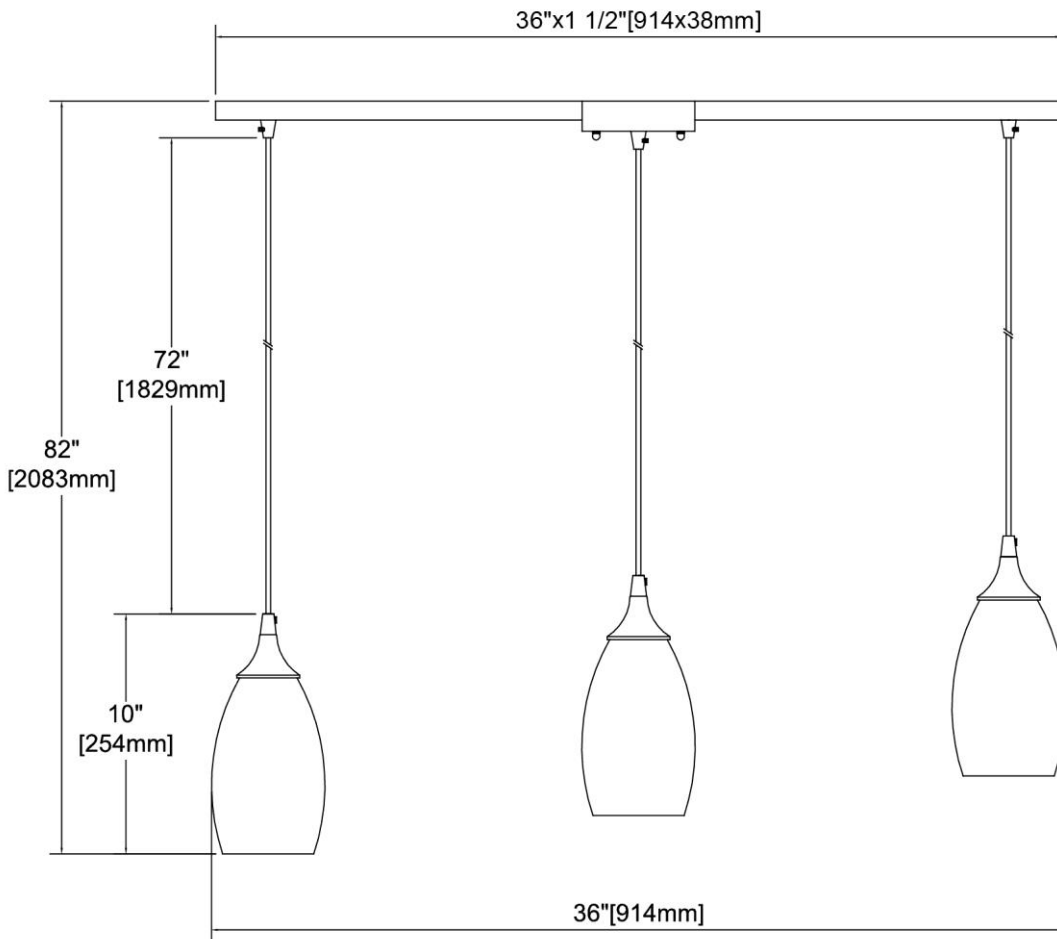

ITEM #:	25098/3L
UPC	748119136776
Description	Sutter Creek 3-Light Pendant in Satin Nickel with Clear, Grey, and Smoke Seedy Glass
Finish	Satin Nickel
Materials	Glass, Steel
Brand	ELK Lighting
Collection	Sutter Creek
Category	Indoor Lighting
Type	Pendant

ITEM DIMENSIONS				RATINGS & SPECIFICATIONS				
Width	36 inches			Safety Rating	ETL		Certification	Dry locations
Depth	5 inches			ADA Compliant	N/A		Voltage	120
Height	10 inches			BULBS / SOCKETS				
Weight	8 pounds			Quantity	3		Wattage	100 watts
ADDITIONAL DIMENSIONS				Included	No		Type	A19 (E26 Medium Base)
Backplate / Canopy	36 diameter			Other	N/A			
HCWO	N/A			CHAIN / CORD INFORMATION				
Min. Extension	N/A			Chain	N/A		Cord	72 inches - Brown Fabric
Max. Extension	N/A			SHADE / GLASS DETAILS				
OVERALL HEIGHT				Shade/Glass Description	Clear glass with gray center and smoke seedy on bottom			
Min.	13 inches		Max.	82 inches				
EXTENSION ROD(S)				Width	5 inches		Height	8 inches
N/A				Width at Top	N/A		Width at Bottom	N/A