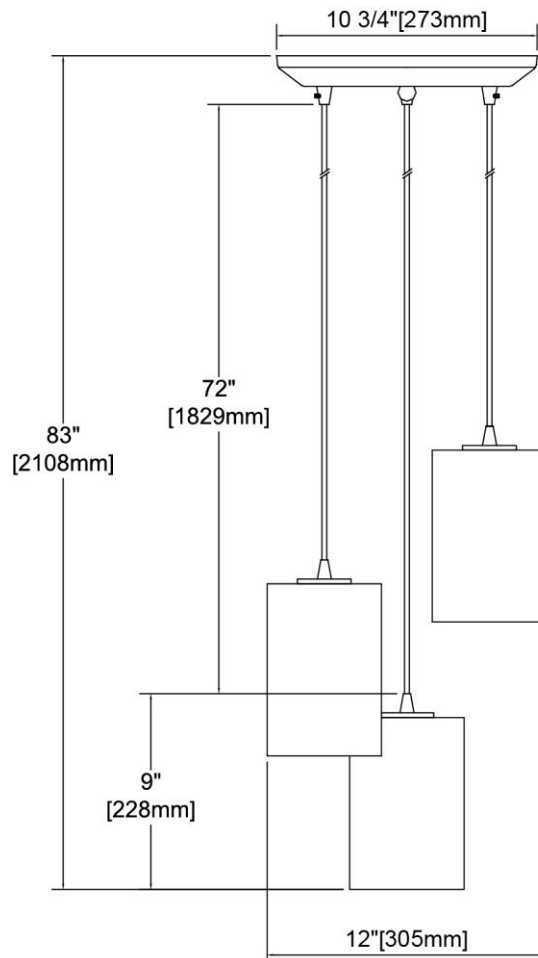


	ITEM #:	21194/3
	UPC	748119136981
	Description	Diamond Pleat 3-Light Pendant in Satin Nickel with Light Aqua Diamond Pattern Glass
	Finish	Satin Nickel
	Materials	Glass, Steel
	Brand	ELK Lighting
	Collection	Diamond Pleat
	Category	Indoor Lighting
	Type	Pendant

ITEM DIMENSIONS				RATINGS & SPECIFICATIONS				
Width	12 inches			Safety Rating	UL		Certification	Dry locations
Depth	12 inches			ADA Compliant	N/A		Voltage	120
Height	9 inches			BULBS / SOCKETS				
Weight	10 pounds			Quantity	3	Wattage	100 watts	
ADDITIONAL DIMENSIONS				Included	No	Type	A19 (E26 Medium Base)	
Backplate / Canopy	10 diameter			Other	N/A			
HCWO	N/A			CHAIN / CORD INFORMATION				
Min. Extension	N/A			Chain	N/A	Cord	72 inches - Clear	
Max. Extension	N/A			SHADE / GLASS DETAILS				
OVERALL HEIGHT				Shade/Glass Description	Light aqua diamond pattern glass			
Min.	11 inches	Max.	83 inches					
EXTENSION ROD(S)				Width	5 inches		Height	8 inches
N/A				Width at Top	N/A		Width at Bottom	N/A