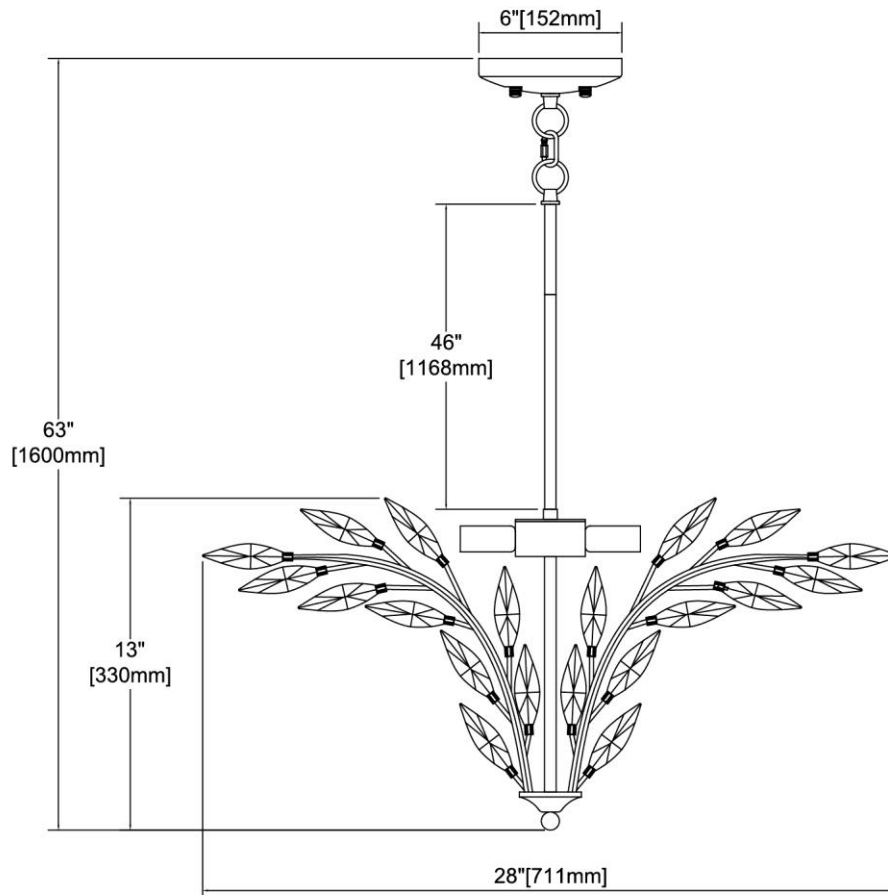


	ITEM #:	18295/7
	UPC	748119141053
	Description	Flora Grace 7-Light Chandelier in Champagne Gold with Clear Crystal
	Finish	Champagne Gold
	Materials	Glass, Steel
	Brand	ELK Lighting
	Collection	Flora Grace
	Category	Indoor Lighting
	Type	Chandelier

ITEM DIMENSIONS				RATINGS & SPECIFICATIONS				
Width	28 inches			Safety Rating	UL		Certification	Dry locations
Depth	28 inches			ADA Compliant	N/A		Voltage	120 volts
Height	13 inches			BULBS / SOCKETS				
Weight	10 pounds			Quantity	7	Wattage	60 watts	
ADDITIONAL DIMENSIONS				Included	No	Type	Torpedo (E12 Candelabra Base)	
Backplate / Canopy	6 diameter			Other	N/A			
HCWO	N/A			CHAIN / CORD INFORMATION				
Min. Extension	N/A			Chain	N/A	Cord	96 inches	
Max. Extension	N/A			SHADE / GLASS DETAILS				
OVERALL HEIGHT				Shade/Glass Description	Clear Crystal			
Min.	18 inches	Max.	63 inches	Width	N/A		Height	N/A
EXTENSION ROD(S)				Width at Top	N/A		Width at Bottom	N/A
Rods: 1-4, 1-6, 1-12, 1-24								