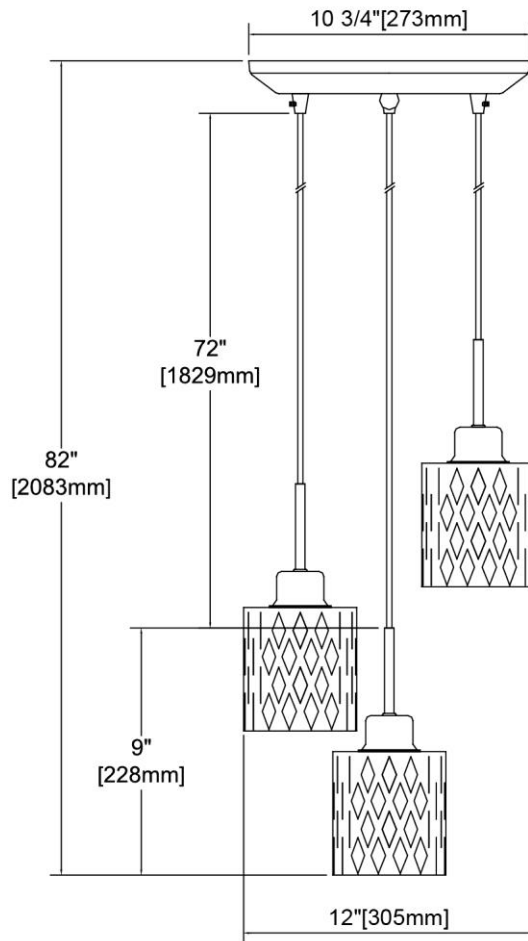


	ITEM #:	17424/3
	UPC	748119137285
	Description	Ezra 3-Light Pendant in Polished Chrome with Textured Clear Crystal
	Finish	Polished Chrome
	Materials	Glass, Steel
	Brand	ELK Lighting
	Collection	Ezra
	Category	Indoor Lighting
	Type	Pendant

ITEM DIMENSIONS				RATINGS & SPECIFICATIONS				
Width	12 inches			Safety Rating	UL		Certification	Dry locations
Depth	12 inches			ADA Compliant	N/A		Voltage	120
Height	9 inches			BULBS / SOCKETS				
Weight	10 pounds			Quantity	3		Wattage	60 watts
ADDITIONAL DIMENSIONS				Included	No		Type	A19 (E26 Medium Base)
Backplate / Canopy	10 diameter			Other	N/A			
HCWO	N/A			CHAIN / CORD INFORMATION				
Min. Extension	N/A			Chain	N/A		Cord	72 inches - Clear
Max. Extension	N/A			SHADE / GLASS DETAILS				
OVERALL HEIGHT				Shade/Glass Description	Textured clear crystal			
Min.	12 inches		Max.	82 inches				
EXTENSION ROD(S)				Width	4.5 inches		Height	5 inches
N/A				Width at Top	N/A		Width at Bottom	N/A