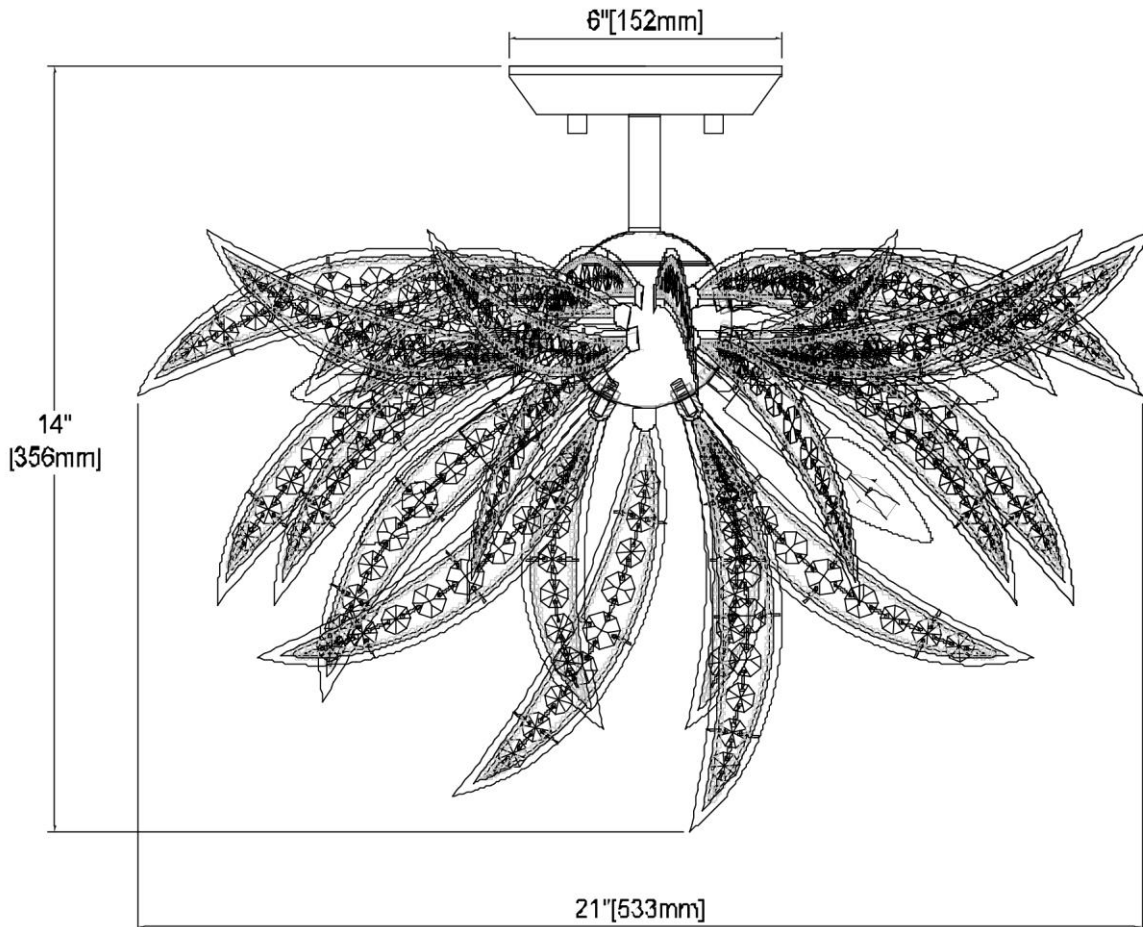

ITEM #:	16762/5
UPC	748119138404
Description	Naples 5-Light Semi Flush in Matte Gold with Clear Crystal
Finish	Matte Gold
Materials	Glass, Steel
Brand	ELK Lighting
Collection	Naples
Category	Indoor Lighting
Type	Semi Flush Mount

ITEM DIMENSIONS				RATINGS & SPECIFICATIONS				
Width	21 inches			Safety Rating	UL		Certification	Dry locations
Depth	21 inches			ADA Compliant	N/A		Voltage	120 volts
Height	14 inches			BULBS / SOCKETS				
Weight	7 pounds			Quantity	5	Wattage	60 watts	
ADDITIONAL DIMENSIONS				Included	No	Type	Torpedo (E12 Candelabra Base)	
Backplate / Canopy	6 diameter			Other	N/A			
HCWO	N/A			CHAIN / CORD INFORMATION				
Min. Extension	N/A			Chain	N/A	Cord	8 inches	
Max. Extension	N/A			SHADE / GLASS DETAILS				
OVERALL HEIGHT				Shade/Glass Description	Clear Crystal			
Min.	N/A		Max.	N/A				
EXTENSION ROD(S)				Width	N/A		Height	N/A
N/A				Width at Top	N/A		Width at Bottom	N/A