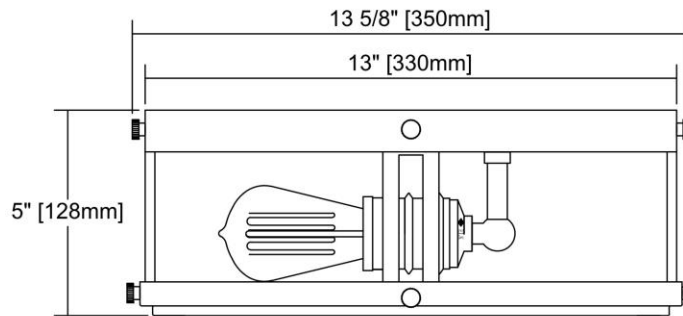

ITEM #:	11860/2
UPC	748119097619
Description	Coby 2-Light Flush Mount in Brushed Nickel with Clear Glass
Finish	Brushed Nickel
Materials	Glass, Metal
Brand	ELK Lighting
Collection	Coby
Category	Indoor Lighting
Type	Flush Mount

ITEM DIMENSIONS				RATINGS & SPECIFICATIONS				
Width	13 inches			Safety Rating	UL		Certification	N/A
Depth	13 inches			ADA Compliant	N/A		Voltage	N/A
Height	5 inches			BULBS / SOCKETS				
Weight	9 pounds			Quantity	2		Wattage	60 watts
ADDITIONAL DIMENSIONS				Included	No		Type	A19 (E26 Medium Base)
Backplate / Canopy	N/A			Other	N/A			
HCWO	N/A			CHAIN / CORD INFORMATION				
Min. Extension	N/A			Chain	N/A		Cord	N/A
Max. Extension	N/A			SHADE / GLASS DETAILS				
OVERALL HEIGHT				Shade/Glass Description	Clear Glass			
Min.	N/A		Max.	N/A				
EXTENSION ROD(S)				Width	N/A		Height	N/A
N/A				Width at Top	N/A		Width at Bottom	N/A