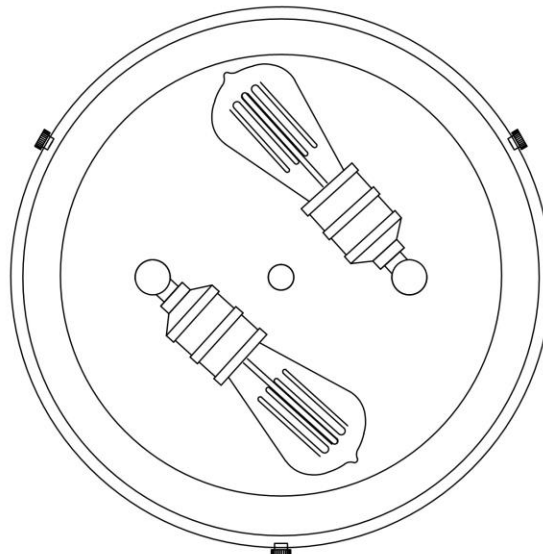

ITEM #:	11860/2
UPC	748119097619
Description	Coby 2-Light Flush Mount in Brushed Nickel with Clear Glass
Finish	Brushed Nickel
Materials	Glass, Metal
Brand	ELK Lighting
Collection	Coby
Category	Indoor Lighting
Type	Flush Mount

ITEM DIMENSIONS				RATINGS & SPECIFICATIONS				
Width	13 inches			Safety Rating	UL		Certification	N/A
Depth	13 inches			ADA Compliant	N/A		Voltage	N/A
Height	5 inches			BULBS / SOCKETS				
Weight	9 pounds			Quantity	2		Wattage	60 watts
ADDITIONAL DIMENSIONS				Included	No		Type	A19 (E26 Medium Base)
Backplate / Canopy	N/A			Other	N/A			
HCWO	N/A			CHAIN / CORD INFORMATION				
Min. Extension	N/A			Chain	N/A		Cord	N/A
Max. Extension	N/A			SHADE / GLASS DETAILS				
OVERALL HEIGHT				Shade/Glass Description	Clear Glass			
Min.	N/A		Max.	N/A				
EXTENSION ROD(S)				Width	N/A		Height	N/A
N/A				Width at Top	N/A		Width at Bottom	N/A