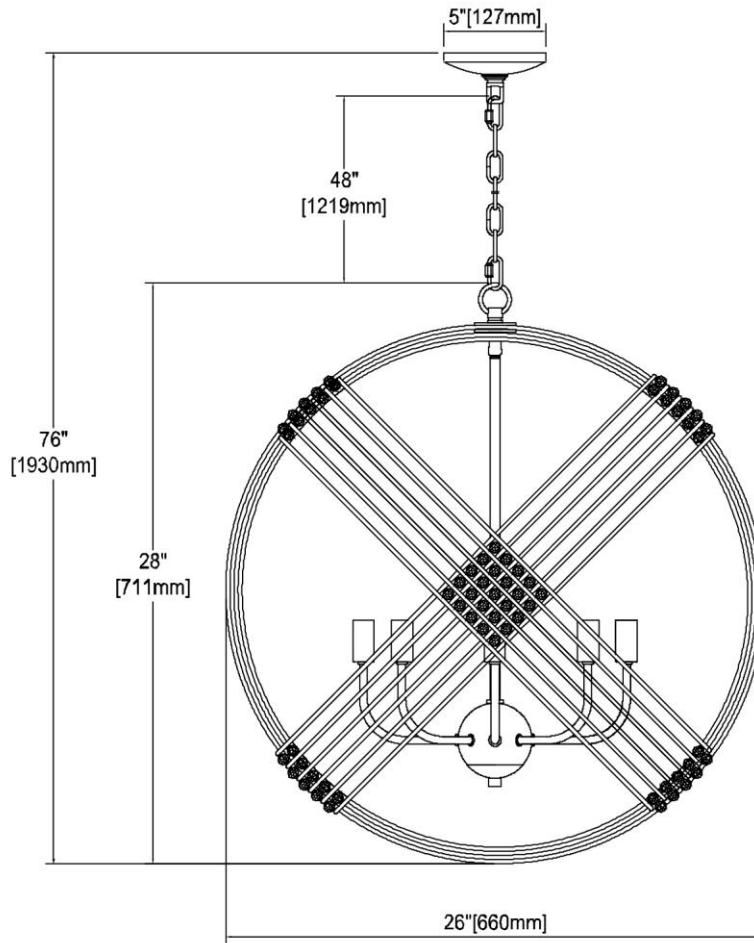

ITEM #:	11194/7
UPC	748119132624
Description	Concentric 7-Light Pendant in Oil Rubbed Bronze with Clear Crystal Beads
Finish	Oil Rubbed Bronze, Satin Brass
Materials	Glass, Steel
Brand	ELK Lighting
Collection	Concentric
Category	Indoor Lighting
Type	Pendant

ITEM DIMENSIONS				RATINGS & SPECIFICATIONS				
Width	26 inches			Safety Rating	UL		Certification	Dry locations
Depth	26 inches			ADA Compliant	N/A		Voltage	120
Height	28 inches			BULBS / SOCKETS				
Weight	17 pounds			Quantity	7		Wattage	60 watts
ADDITIONAL DIMENSIONS				Included	No		Type	Torpedo (E12 Candelabra Base)
Backplate / Canopy	5 diameter			Other	N/A			
HCWO	N/A			CHAIN / CORD INFORMATION				
Min. Extension	N/A			Chain	48 inches		Cord	96 inches - Brown
Max. Extension	N/A			SHADE / GLASS DETAILS				
OVERALL HEIGHT				Shade/Glass Description	Clear crystal beads			
Min.	32 inches		Max.	76 inches				
EXTENSION ROD(S)				Width	N/A		Height	N/A
N/A				Width at Top	N/A		Width at Bottom	N/A