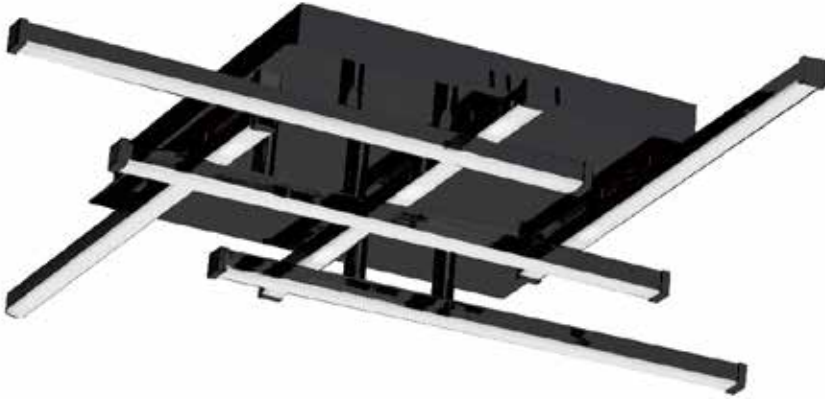

SUM-2020FH-MB - 20W Flush Mount MB

LED

20W LED Flush Mount Matte Black with White Acrylic Diffuser

Height	3.25	No. of Bulbs	6
Width/Length	20	LED Compatible	Integrated LED
Depth	20	Total Wattage	20
Weight	10		
Body Material	Metal		
Finish/Color	Matte Black		
Type of Finish	Painted		
Bulb 1 Amount	6	Rated For Voltage	Damp Location 120V
Bulb 1 Base Type	LED	Approval	cUL or equivalent
Bulb 1 Max Watt.	3.3	Warranty	5 Years
Bulb 1 Included	Yes	Instal Position	Ceiling
Bulb 1 Lumens	1300		
Bulb 1 CRI	80+		

Date:	Notes:
Fixture Type:	
Job Name:	

Lighting • LED • Shades • Custom Designs

TORONTO | BUFFALO | LIGHTFAIR | DALLAS MARKET CENTRE # 4303

www.dainolite.com | 1-888-564-1262 | dainolite@dainolite.com