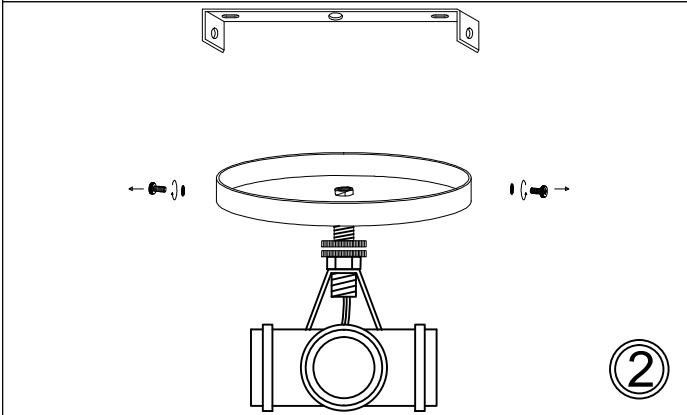

PLX-152FH

①

③

⑥

⑦

Bulbs/ Ampoules: 3x Max 40W E26 Base
(Not Included/ Non Inclus)