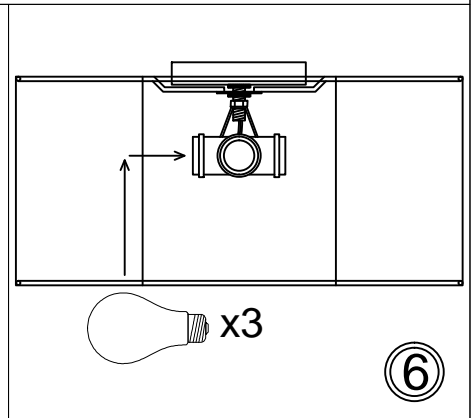

PLX-152FH

①

③

⑥

⑦

Bulbs/ Ampoules: 3x Max 40W E26 Base
(Not Included/ Non Inclus)