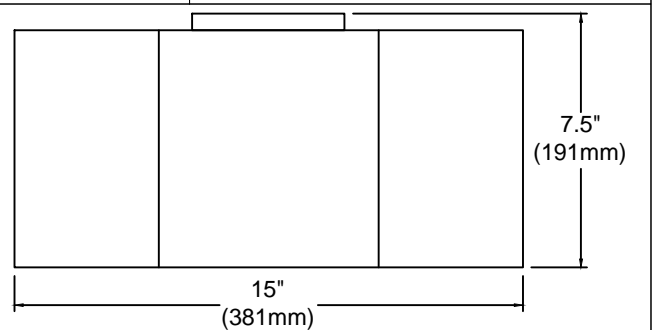

PLX-152FH

①

③

⑥

⑦

Bulbs/ Ampoules: 3x Max 40W E26 Base
(Not Included/ Non Inclus)