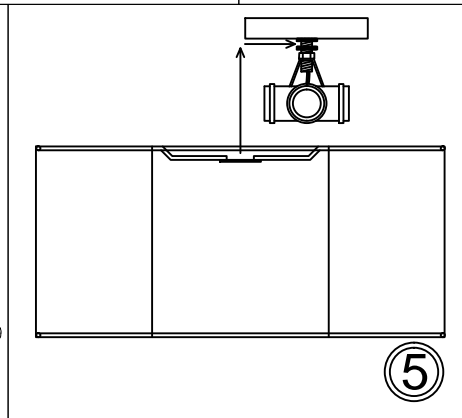

PLX-152FH

①

③

⑥

⑦

Bulbs/ Ampoules: 3x Max 40W E26 Base
(Not Included/ Non Inclus)