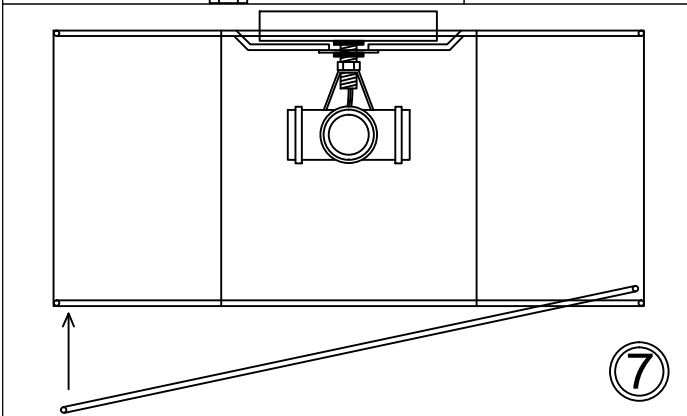

PLX-152FH

①

③

⑥

⑦

Bulbs/ Ampoules: 3x Max 40W E26 Base
(Not Included/ Non Inclus)