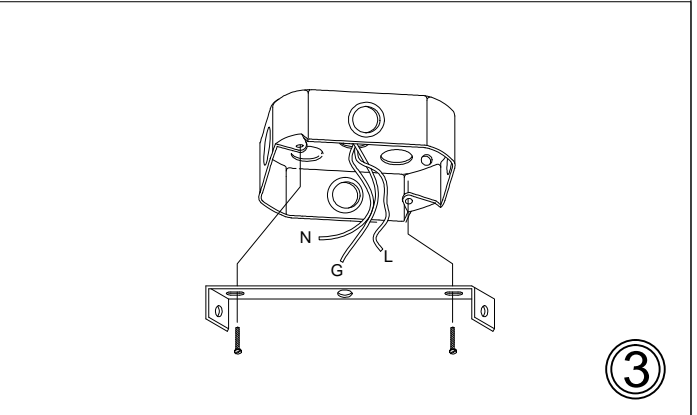

PLX-152FH

①

③

⑥

⑦

Bulbs/ Ampoules: 3x Max 40W E26 Base
(Not Included/ Non Inclus)