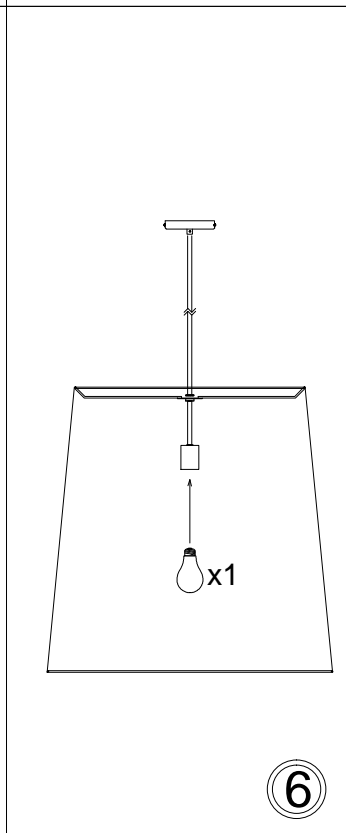

OD-XL

①

③

Bulb/ Ampoule:
1x Max 100W
Type-A or/ ou CFL
(Not Included/
Non Inclus)