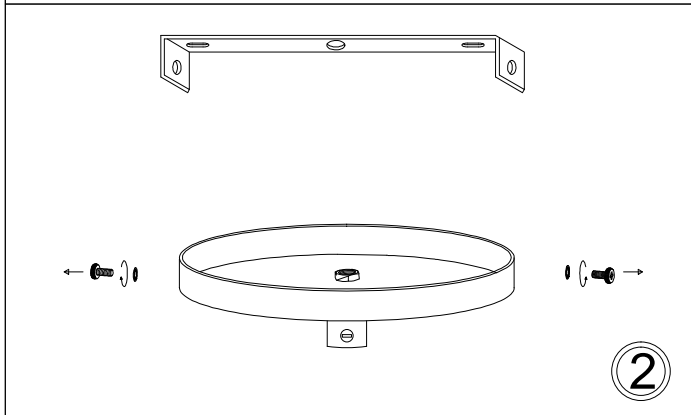

OD-XL

①

③

Bulb/ Ampoule:
1x Max 100W
Type-A or/ ou CFL
(Not Included/
Non Inclus)