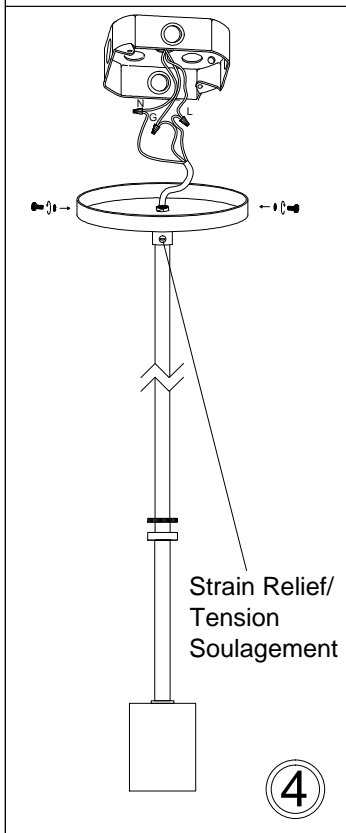

OD-XL

①

③

Bulb/ Ampoule:
1x Max 100W
Type-A or/ ou CFL
(Not Included/
Non Inclus)