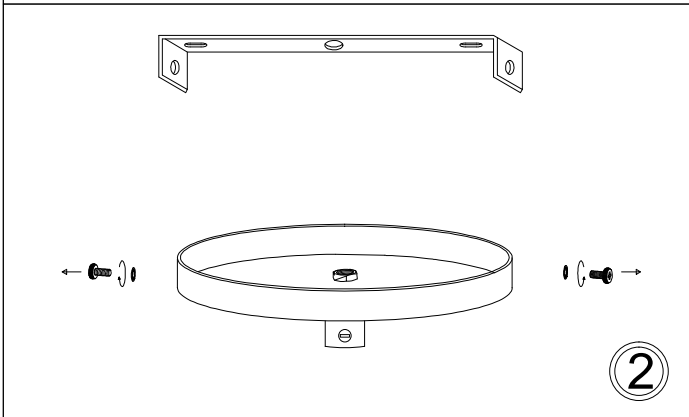

# OD-XL

①

③

Bulb/ Ampoule:  
1x Max 100W  
Type-A or/ ou CFL  
(Not Included/  
Non Inclus)