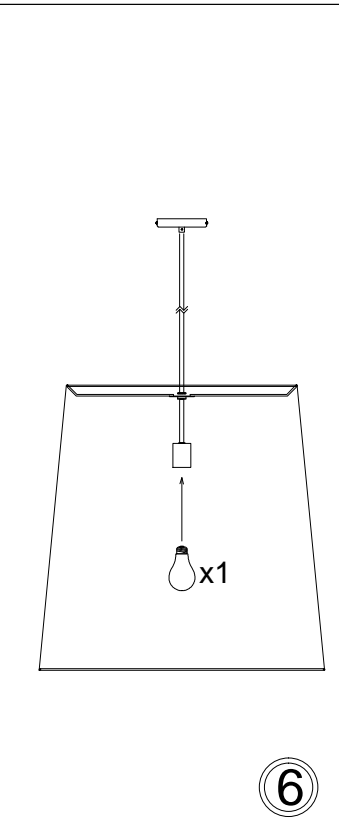

# OD-XL

①

③

Bulb/ Ampoule:  
1x Max 100W  
Type-A or/ ou CFL  
(Not Included/  
Non Inclus)