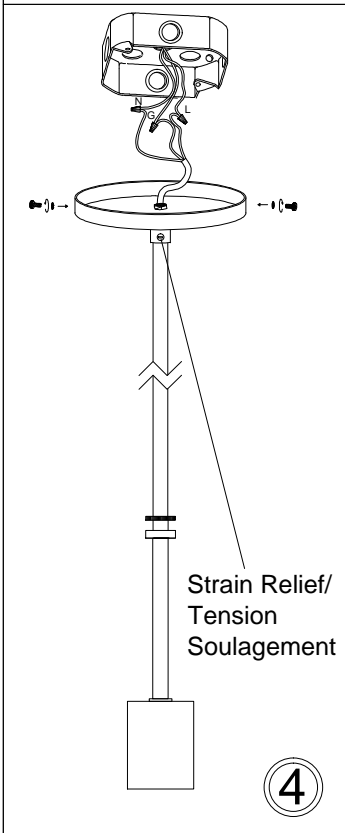

# OD-XL

①

③

Bulb/ Ampoule:  
1x Max 100W  
Type-A or/ ou CFL  
(Not Included/  
Non Inclus)