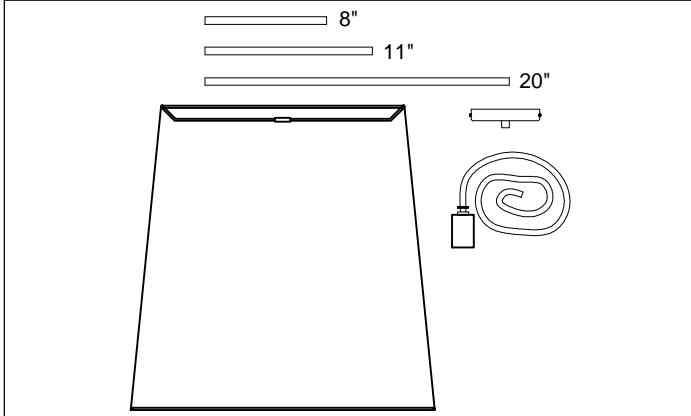

ODR-M

①

③

⑦

Bulbs/ Ampoules:
1x Max 100W E26 Base
(Not Included/ Non Inclus)