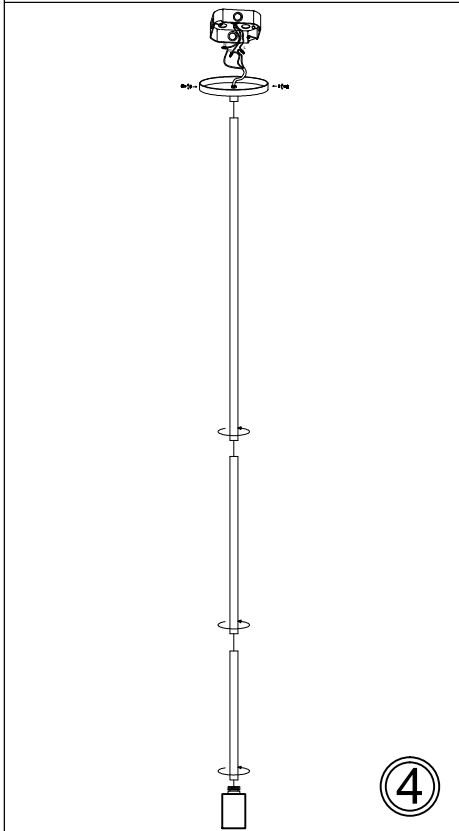

ODR-M

①

③

⑦

Bulbs/ Ampoules:
1x Max 100W E26 Base
(Not Included/ Non Inclus)