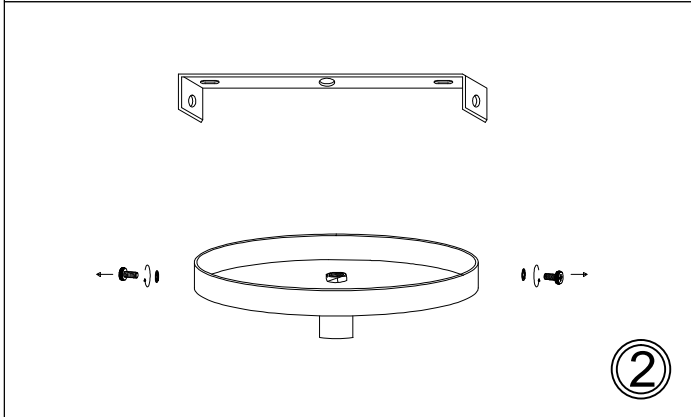

ODR-M

①

③

⑦

Bulbs/ Ampoules:
1x Max 100W E26 Base
(Not Included/ Non Inclus)