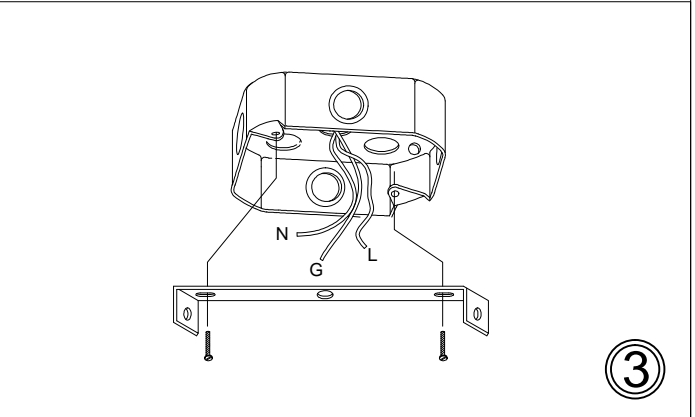

ODR-M

①

③

⑦

Bulbs/ Ampoules:
1x Max 100W E26 Base
(Not Included/ Non Inclus)