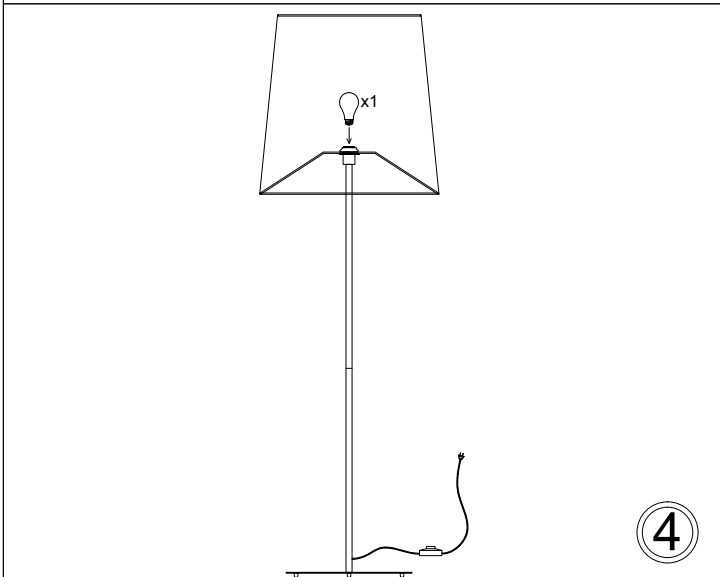

MM681F

1

2

3

4

Bulb/ Ampoule:
1x Max 100W E26 Base
(Not Included/ Non Inclus)