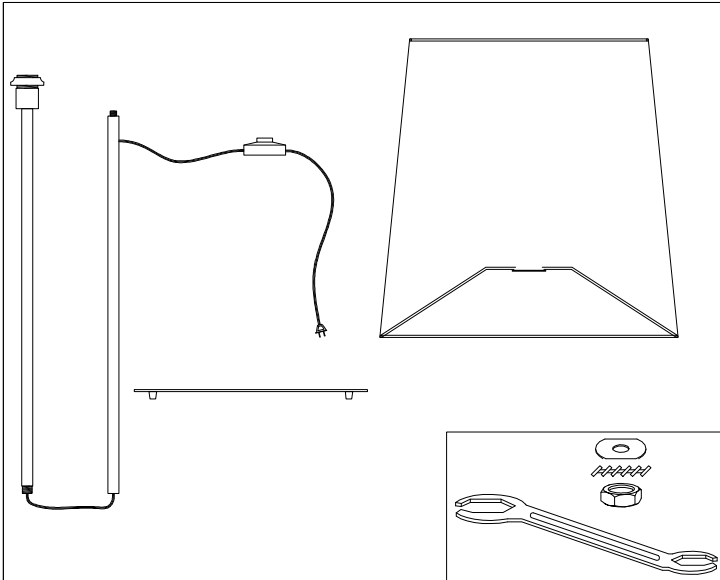

MM681F

1

2

3

4

Bulb/ Ampoule:
1x Max 100W E26 Base
(Not Included/ Non Inclus)