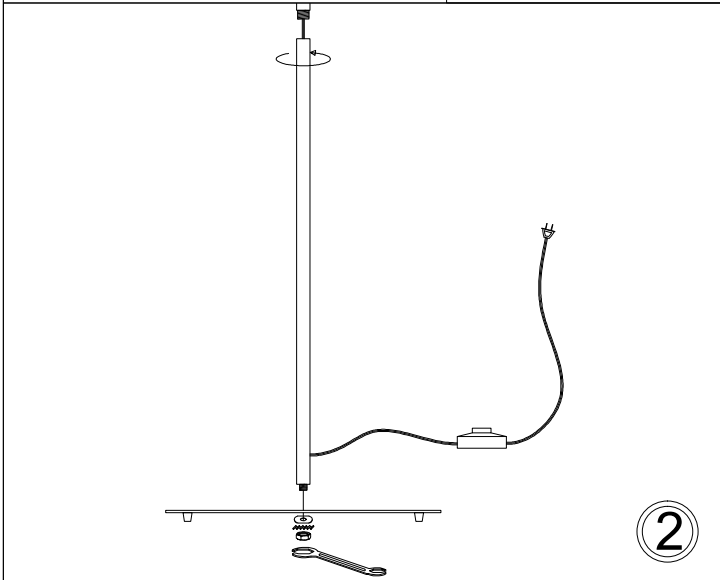

MM681F

1

2

3

4

Bulb/ Ampoule:
1x Max 100W E26 Base
(Not Included/ Non Inclus)