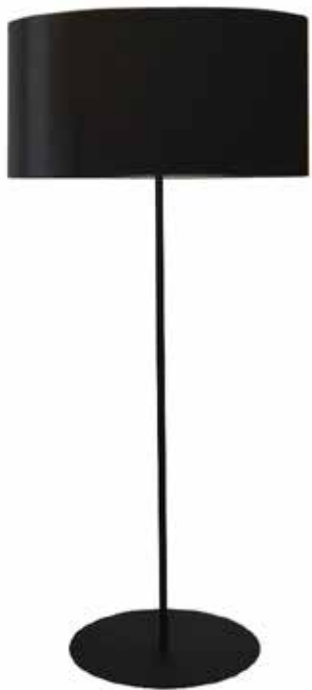

MM221F-BK-797 - 1LT Drum Floor Lamp w/ Jtone Black Shade

1LT Drum Floor Lamp w/ Black Shade

Height	61	No. of Bulbs	1
Width/Length	22	LED Compatible	LED Compatible
Depth	22	Total Wattage	100
Weight	12		
Body Material	Metal		
Finish/Color	Matte Black		
Type of Finish	Painted		
Bulb 1 Amount	1	Rated For Voltage	Dry Location 120V
Bulb 1 Base Type	E26	Approval	cUL or equivalent
Bulb 1 Max Watt.	100	Warranty	1 Year
Bulb 1 Included	No	Instal Position	Floor
Bulb 1 Lumens			
Bulb 1 CRI			

Date:	Notes:
Fixture Type:	
Job Name:	

Lighting • LED • Shades • Custom Designs

TORONTO | BUFFALO | LIGHTFAIR | DALLAS MARKET CENTRE # 4303

www.dainolite.com | 1-888-564-1262 | dainolite@dainolite.com

[/dainolite](https://www.facebook.com/dainolite)