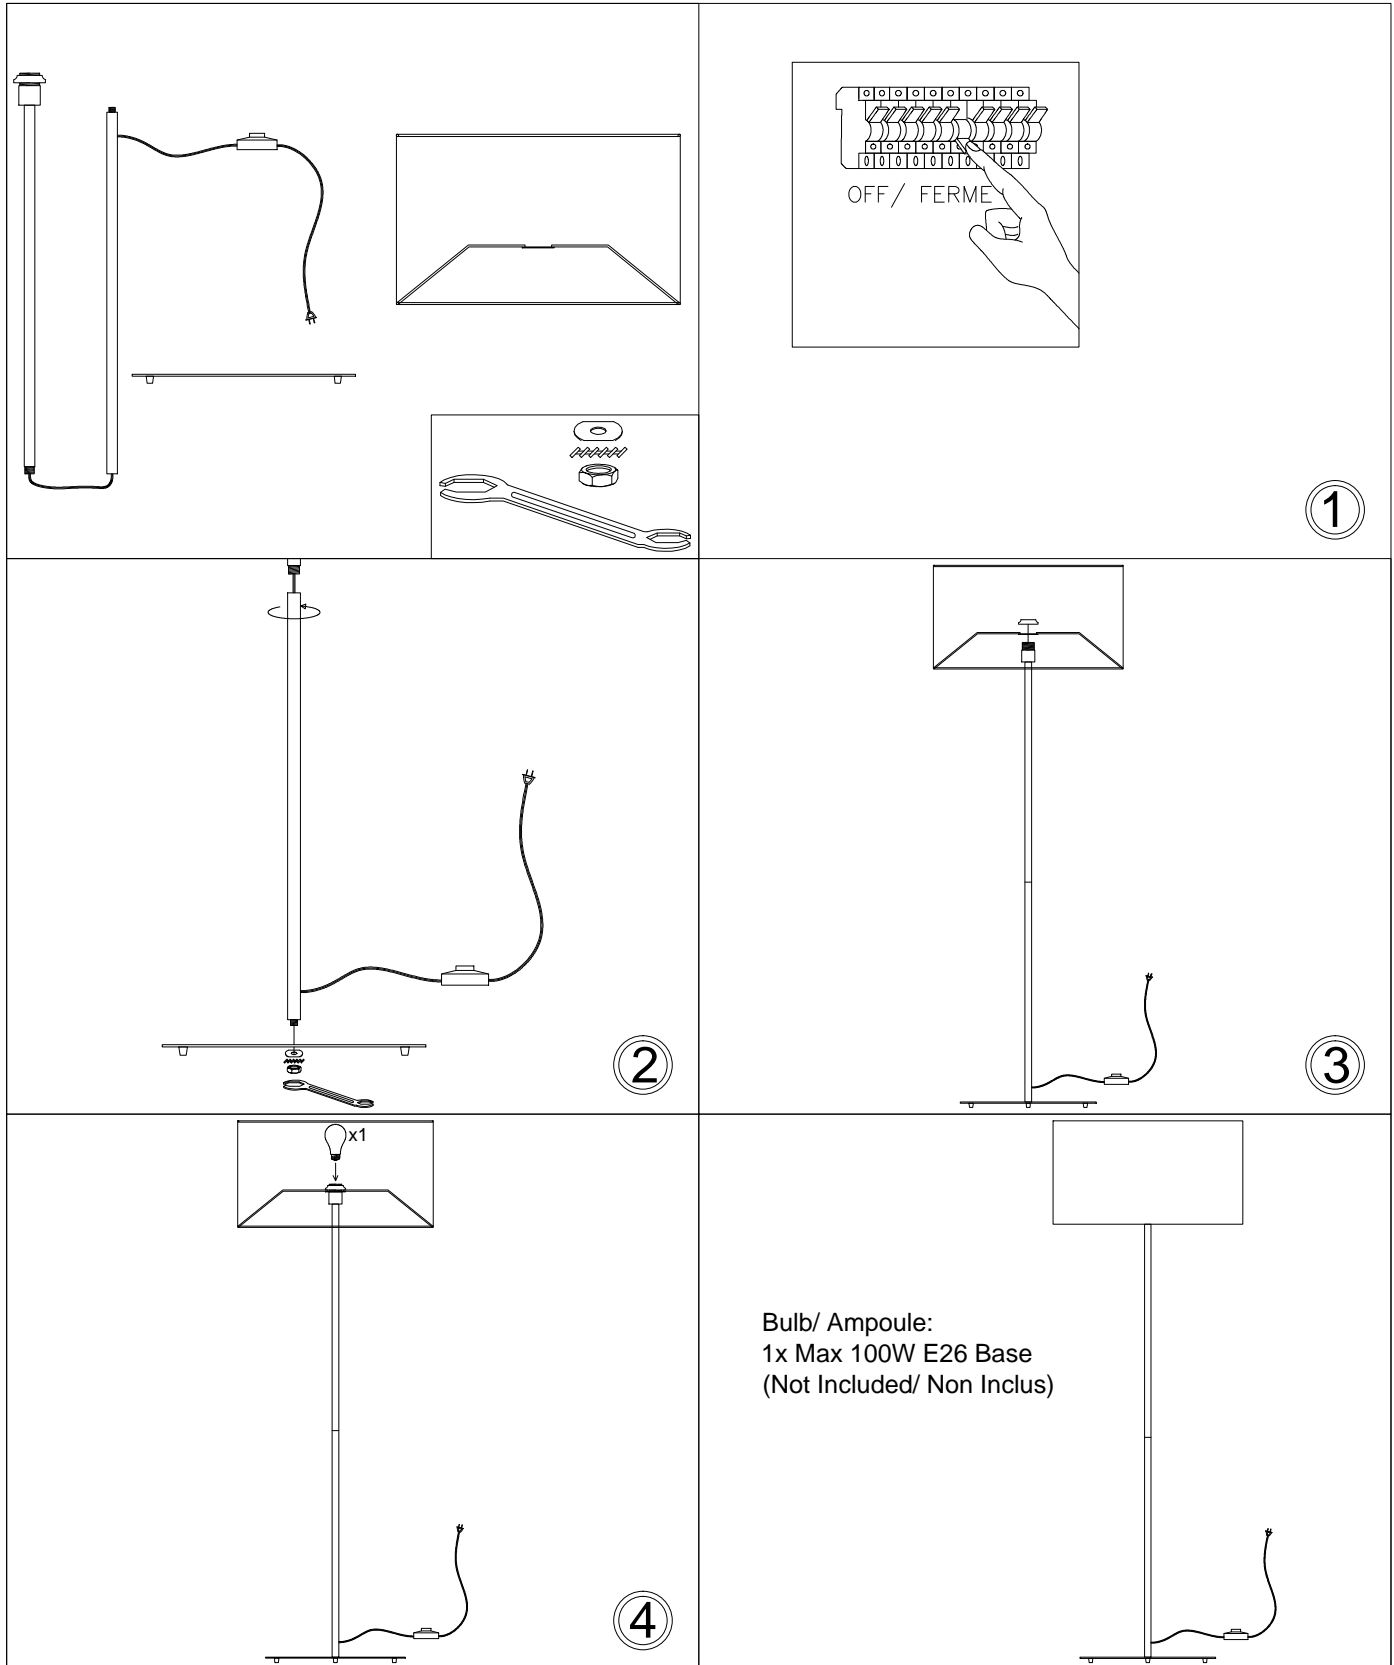

MM201F

Bulb/ Ampoule:
1x Max 100W E26 Base
(Not Included/ Non Inclus)