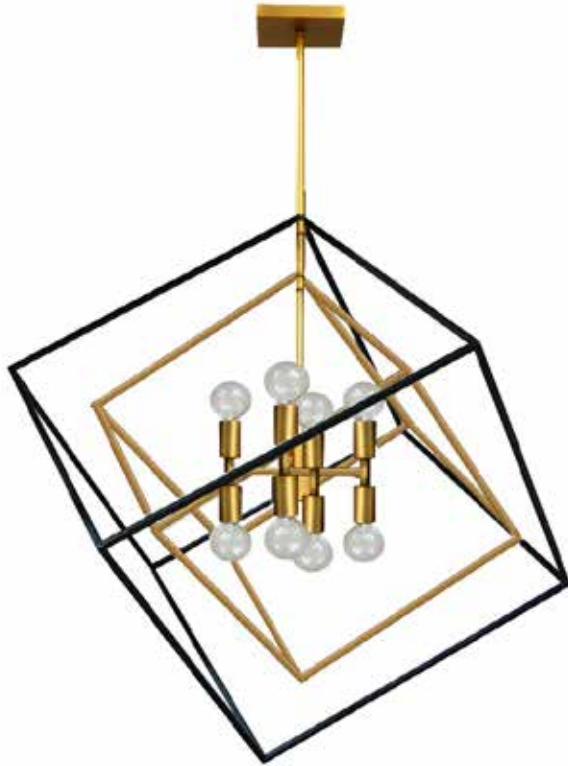

**KAP-278P-VB-MB - 8LT Pendant, Vintage Bronze & Matte Black Finish**

8 Light Pendant, Vintage Bronze / Matte Black Finish

Height 30  
 Width/Length 27  
 Depth 25  
 Weight 13

No. of Bulbs 8  
 LED Compatible LED Compatible  
 Total Wattage 480

Body Material Metal  
 Finish/Color Vintage Bronze  
 Type of Finish Electroplated

Second Material Metal  
 Second Finish/Color Matte Black  
 Second Type of Finish Painted

Bulb 1 Amount 8  
 Bulb 1 Base Type E12  
 Bulb 1 Max Watt. 60  
 Bulb 1 Included No  
 Bulb 1 Lumens  
 Bulb 1 CRI

Rated For Dry Location  
 Voltage 120  
 Approval cUL or equivalent  
 Warranty 1 Year  
 Instal Position Ceiling

Date:	Notes:
Fixture Type:	
Job Name:	

**Lighting • LED • Shades • Custom Designs**

TORONTO | BUFFALO | LIGHTFAIR | DALLAS MARKET CENTRE # 4303