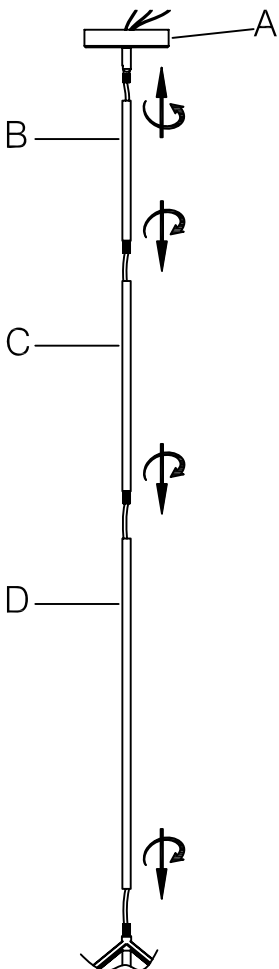

KAP-196P

①

A		1PCS
B		1PCS
C		1PCS
D		1PCS

②

③

④

⑤

6*60W MAX E12
NOT INCLUDED/NON INCLUS
LED COMPATIBLE