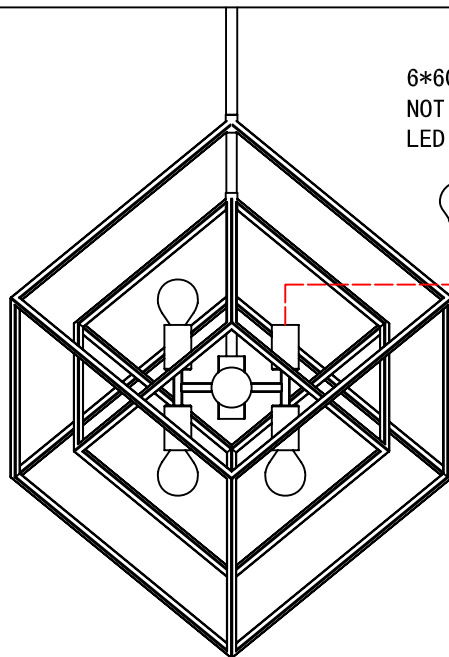

KAP-196P

①

A		1PCS
B		1PCS
C		1PCS
D		1PCS

②

③

④

⑤

6*60W MAX E12
NOT INCLUDED/NON INCLUS
LED COMPATIBLE