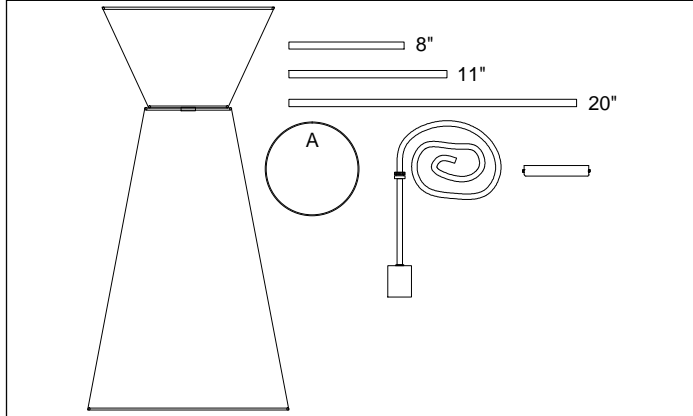

CTN-141P

1

Bulb/Ampoule:
1x Max 100W
E26 Base
(Not Included/
Non Inclus)