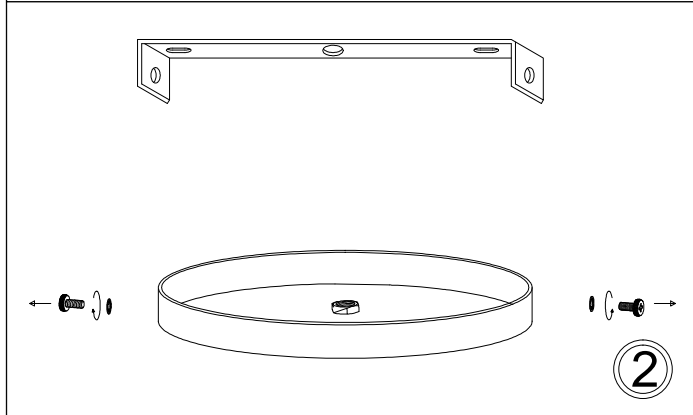

CTN-141P

1

Bulb/Ampoule:
1x Max 100W
E26 Base
(Not Included/
Non Inclus)