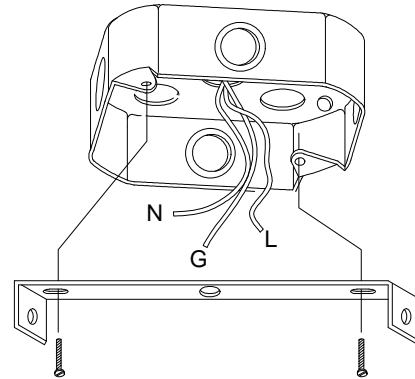

CTN-141P

1

Bulb/Ampoule:
1x Max 100W
E26 Base
(Not Included/
Non Inclus)