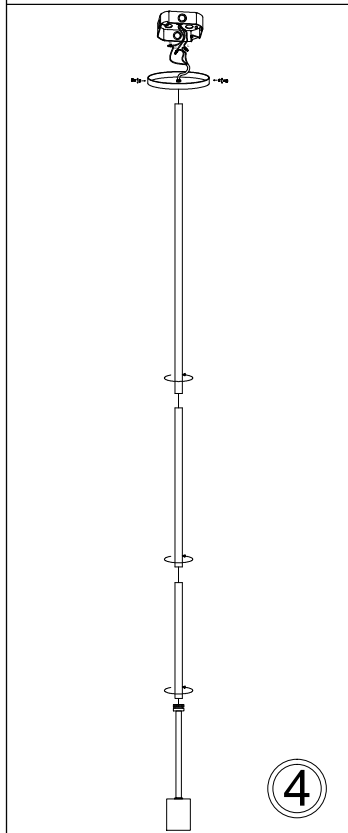

CTN-141P

1

Bulb/Ampoule:
1x Max 100W
E26 Base
(Not Included/
Non Inclus)