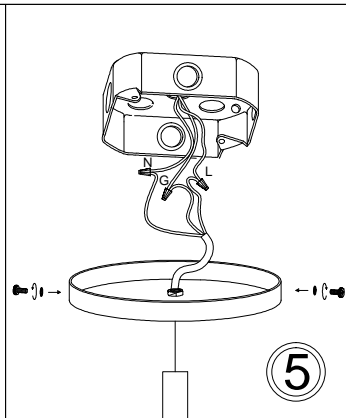

CTN-141P

1

Bulb/Ampoule:
1x Max 100W
E26 Base
(Not Included/
Non Inclus)