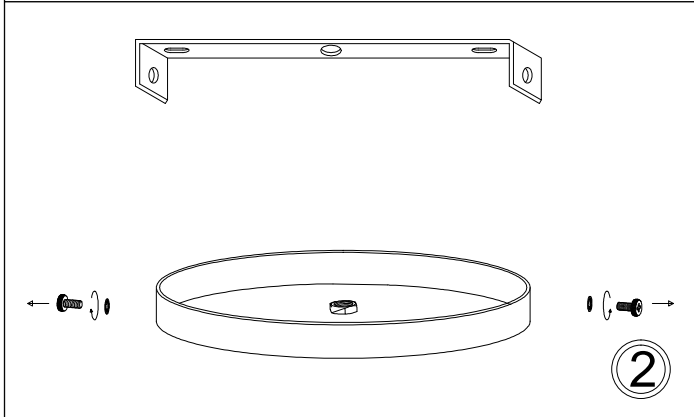

# CTN-141P

1

2

3

4

5

6

Bulb/Ampoule:  
1x Max 100W  
E26 Base  
(Not Included/  
Non Inclus)