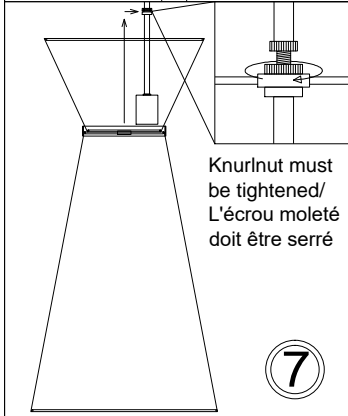

# CTN-141P

1

2

3

4

5

6

Bulb/Ampoule:  
1x Max 100W  
E26 Base  
(Not Included/  
Non Inclus)