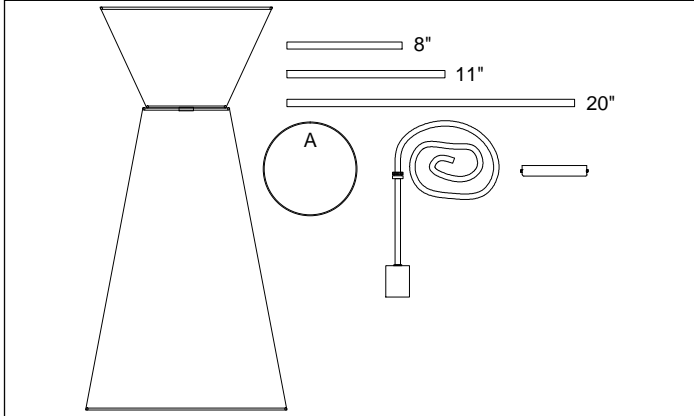

# CTN-141P

1

2

3

4

5

6

Bulb/Ampoule:  
1x Max 100W  
E26 Base  
(Not Included/  
Non Inclus)