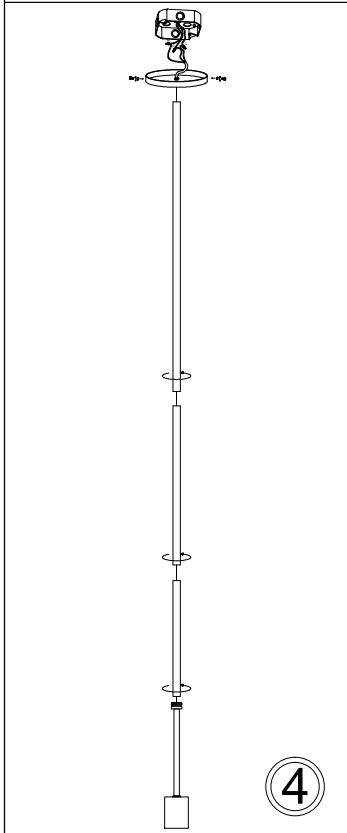

# CTN-141P

1

2

3

4

5

6

Bulb/Ampoule:  
1x Max 100W  
E26 Base  
(Not Included/  
Non Inclus)