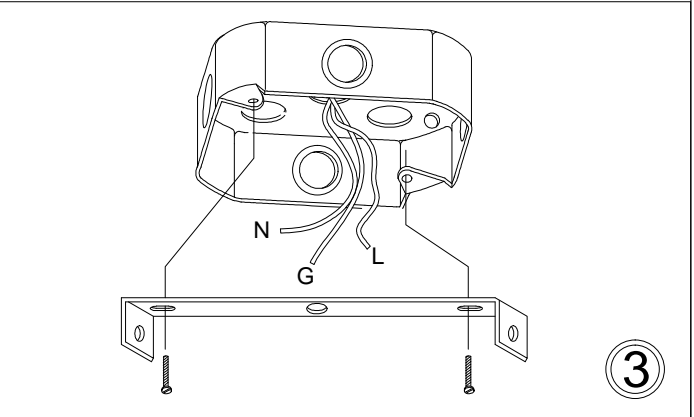

# CTN-141P

1

2

3

4

5

6

Bulb/Ampoule:  
1x Max 100W  
E26 Base  
(Not Included/  
Non Inclus)