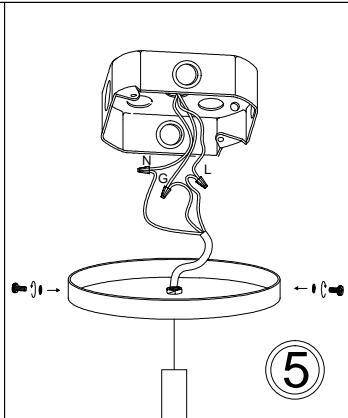

# CTN-141P

1

2

3

4

5

6

Bulb/Ampoule:  
1x Max 100W  
E26 Base  
(Not Included/  
Non Inclus)