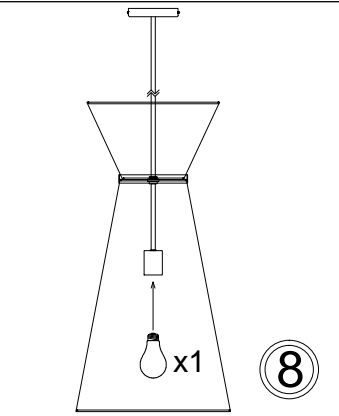

CTN-141P

1

2

3

4

5

6

Bulb/Ampoule:
1x Max 100W
E26 Base
(Not Included/
Non Inclus)

7

8