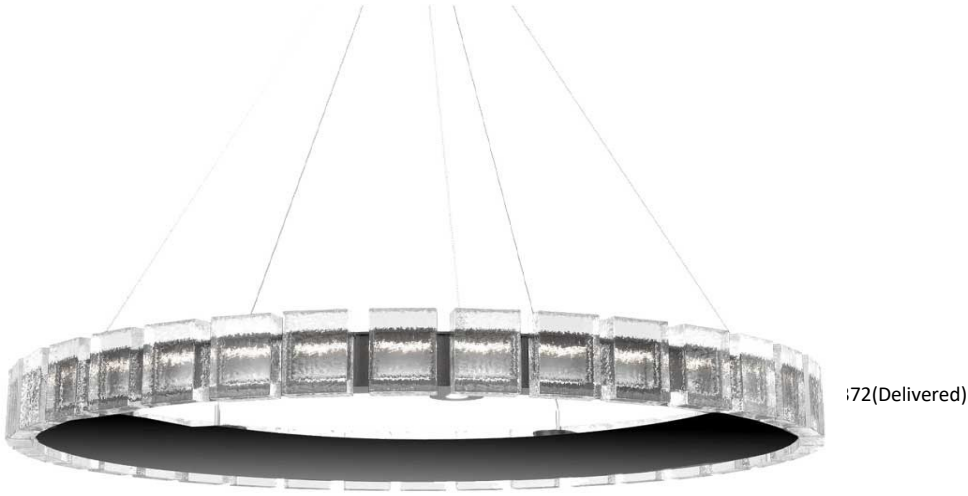

CMA-2428LEDC-MB - 20W Chandelier, MB w/ Crystal Glass

Height	2	No. of Bulbs	1
Width/Length	24	LED Compatible	Integrated LED
Depth	24	Total Wattage	28
Weight	12		
Body Material	Acrylic	Second Material	Metal
Finish/Color	Clear	Second Finish/Color	Matte Black
		Second Type of Finish	Painted
Bulb 1 Amount	1	Rated For Voltage	Damp Location 120V
Bulb 1 Base Type	LED	Approval	cUL or equivalent
Bulb 1 Max Watt.	28	Warranty	5 Year Limited
Bulb 1 Included	Yes	Instal Position	Ceiling
Bulb 1 Lumens	1960(Initial) 1372(Delivered)		
Bulb 1 CRI	90+		

Date:	Notes:
Fixture Type:	
Job Name:	

Lighting • LED • Shades • Custom Designs

TORONTO | BUFFALO | LIGHTFAIR | DALLAS MARKET CENTRE # 4303

 www.dainolite.com
 1-888-564-1262
  dainolite@dainolite.com
 /dainolite
  /dainoliteld
  /dainolite