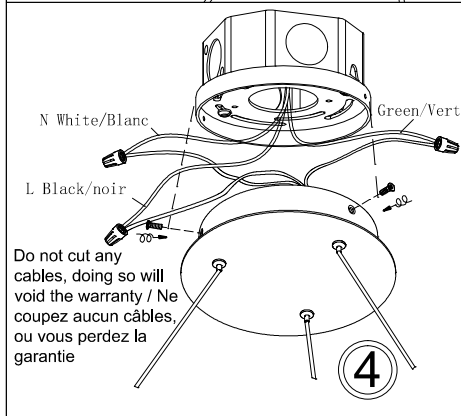

CIR-2634C

1

34W LED/DEL
(Included/ Inclus)