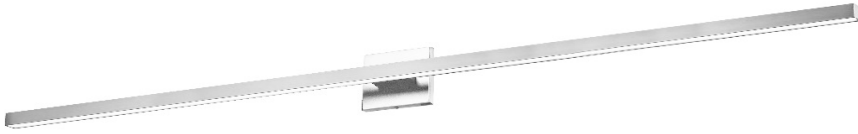

**ARL-436LEDW-PC - 36W LED Vanity, PC**

150(Delivered)

<b>Height</b>	4.75	<b>No. of Bulbs</b>	1
<b>Width/Length</b>	47.5	<b>LED Compatible</b>	Integrated LED
<b>Depth</b>	4	<b>Total Wattage</b>	36
<b>Weight</b>	4		
<b>Body Material</b>	Metal	<b>Second Material</b>	Acrylic
<b>Finish/Color</b>	Polished Chrome	<b>Second Finish/Color</b>	White
<b>Type of Finish</b>	Electroplated		
<b>Bulb 1 Amount</b>	1	<b>Rated For Voltage</b>	Damp Location 120V
<b>Bulb 1 Base Type</b>	LED		
<b>Bulb 1 Max Watt.</b>	36	<b>Approval</b>	cUL or equivalent
<b>Bulb 1 Included</b>	Yes	<b>Warranty</b>	5 Year Limited
<b>Bulb 1 Lumens</b>	2880(Initial) 1950(Delivered)	<b>Instal Position</b>	Wall
<b>Bulb 1 CRI</b>	90+		