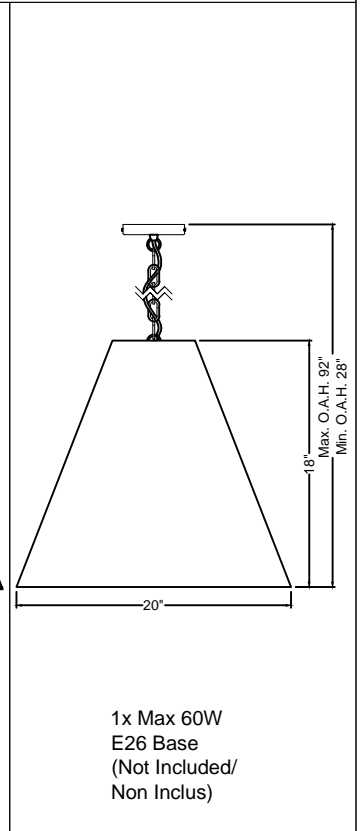

# ANA-M

1

2

3

4

5

6

1x Max 60W  
E26 Base  
(Not Included/  
Non Inclus)