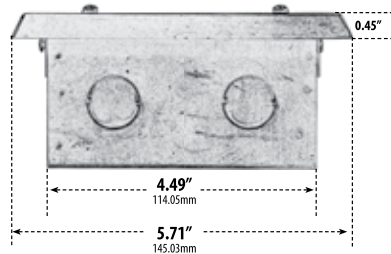

## RECESSED OPEN FACE BRICK, STEP AND WALL LIGHT

**LV612-B**

**LV612-CP**

**LV612-VG**

**LV612-ABS**

**LV612-W**

**LV612-ABZ**

Overall Dimensions:  
2.64"H x 5.71"W x 3.06"D

Maximum Height: 2.64"  
Width: 5.71"  
Maximum Depth: 3.06"

Weight: 0.8lbs  
Approximate Wire Length: 16"  
Box Dimensions: 6.0"W x 3.25"H x 3.25"D

- ▶ **Faceplate Material:** See below
- ▶ **Housing Material:** Brass
- ▶ **Lens:** Frosted, Heat Resistant, Tempered Glass
- ▶ **Lamp:** 93/1156 Bay Base (21W Maximum)