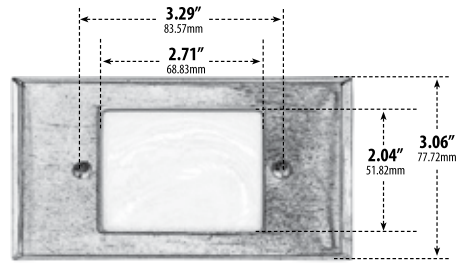

## RECESSED OPEN FACE BRICK, STEP AND WALL LIGHT

**LV612-B**

**LV612-CP**

**LV612-VG**

**LV612-ABS**

**LV612-W**

**LV612-ABZ**

Overall Dimensions:  
2.64"H x 5.71"W x 3.06"D

Maximum Height: 2.64"  
Width: 5.71"  
Maximum Depth: 3.06"

Weight: 0.8lbs  
Approximate Wire Length: 16"  
Box Dimensions: 6.0"W x 3.25"H x 3.25"D

- ▶ **Faceplate Material:** See below
- ▶ **Housing Material:** Brass
- ▶ **Lens:** Frosted, Heat Resistant, Tempered Glass
- ▶ **Lamp:** 93/1156 Bay Base (21W Maximum)