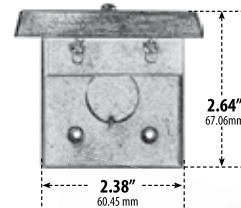

## RECESSED OPEN FACE BRICK, STEP AND WALL LIGHT

**LV612-B**

**LV612-CP**

**LV612-VG**

**LV612-ABS**

**LV612-W**

**LV612-ABZ**

Overall Dimensions:  
2.64"H x 5.71"W x 3.06"D

Maximum Height: 2.64"  
Width: 5.71"  
Maximum Depth: 3.06"

Weight: 0.8lbs  
Approximate Wire Length: 16"  
Box Dimensions: 6.0"W x 3.25"H x 3.25"D

- ▶ **Faceplate Material:** See below
- ▶ **Housing Material:** Brass
- ▶ **Lens:** Frosted, Heat Resistant, Tempered Glass
- ▶ **Lamp:** 93/1156 Bay Base (21W Maximum)