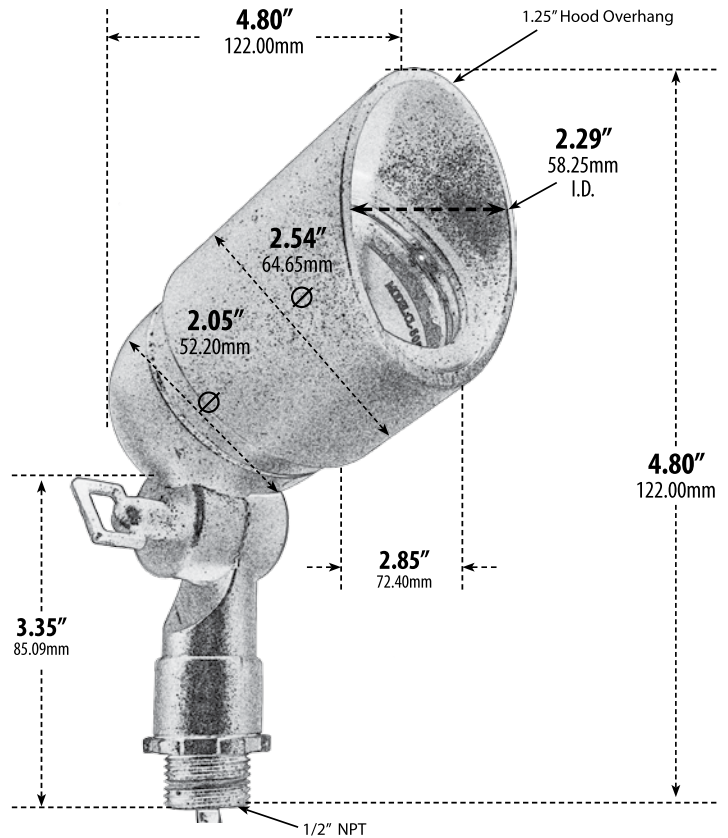

LV133

DIRECTIONAL SPOT LIGHT WITH ROTATABLE HOOD

- ▶ **Material:** Powder Coated Cast Aluminum
- ▶ **Lens:** Clear, Heat Resistant, Tempered Glass
- ▶ **Lamp:** MR16 Bi-Pin Base

MODEL NUMBER	LAMP TYPE	ILLUMINANT TYPE	WATTS (W)	VOLTS (V)	LAMP(S) INCLUDED?
LV133	MR16	HALOGEN	20	12	YES
LV133-LED3	MR16-LED	LED COB	3	12	YES
LV133-LED7	MR16-LED	SMD LED	7	12	YES

Pre-wired with UL Listed Direct Burial Wire/Cable

- ▶ **Adjustable Knuckle with 1/2" NPT**
- ▶ **Ground Spike Included for Installation**
- ▶ **Connector Available:** P-CN01 (sold separately)
- ▶ **Available Finish:** Black, Bronze, Verde Green
- ▶ **ETL Approved**

Overall Dimensions:
7.50"H x 2.23"W x 4.75"D

Maximum Height: 7.50"
Minimum Height: 5.00"
Maximum Depth: 4.80"
Minimum Depth: 3.50"

Weight: 0.80
Approximate Wire Length: 15.00"
Box Dimensions:
8.63"H x 4.00"W x 3.50"D