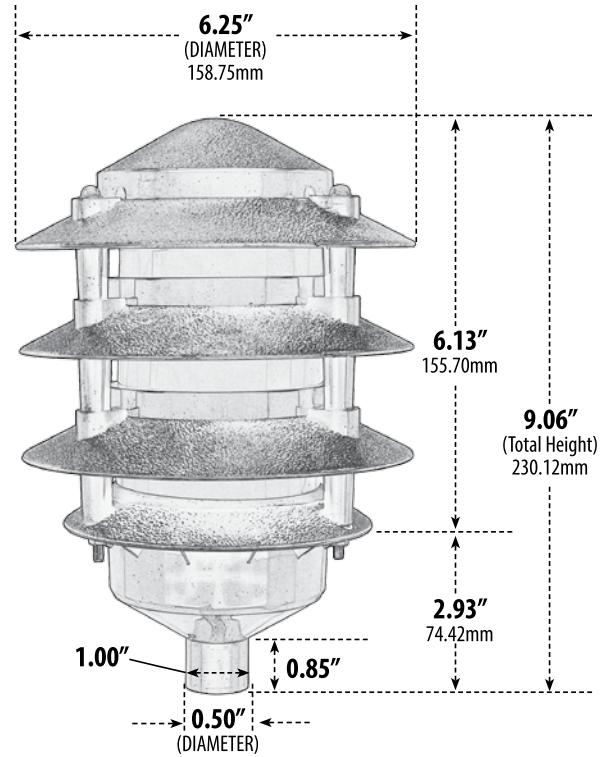

LV-LED5100

FOUR-TIER PAGODA LIGHT

PATH, WALKWAY AND AREA LIGHTING

- ▶ **Material:** Plastic
- ▶ **Lens:** Frosted, Acrylic Lens
- ▶ **Lamp:** 2-Pin G5 Base (4.0W Maximum)

MODEL NUMBER	TOP DIA.	BOTTOM DIA.	LAMP TYPE	ILLUMINANT TYPE	WATTS (W)	VOLTS (V)	LAMP(S) INCLUDED?
LV-LED5000	6"	1/2"	JC-LED	LED	2.5	12	YES

- ▶ **Riser & Spike Not Included**
- ▶ **Connector Available:** P-CN01 (sold separately)
- ▶ **1/2" Threaded Base Opening**
- ▶ **Available Finish:** Green

Overall Dimensions:
9.06"H x 6.25"W x 6.25"D

Weight: 1.26 lbs
Approximate Wire Length: 17"
Pagoda Head Only
(No Stem or Ground Spike Included)
Box Dimensions: 9.00"H x 6.25"W x 6.25"D