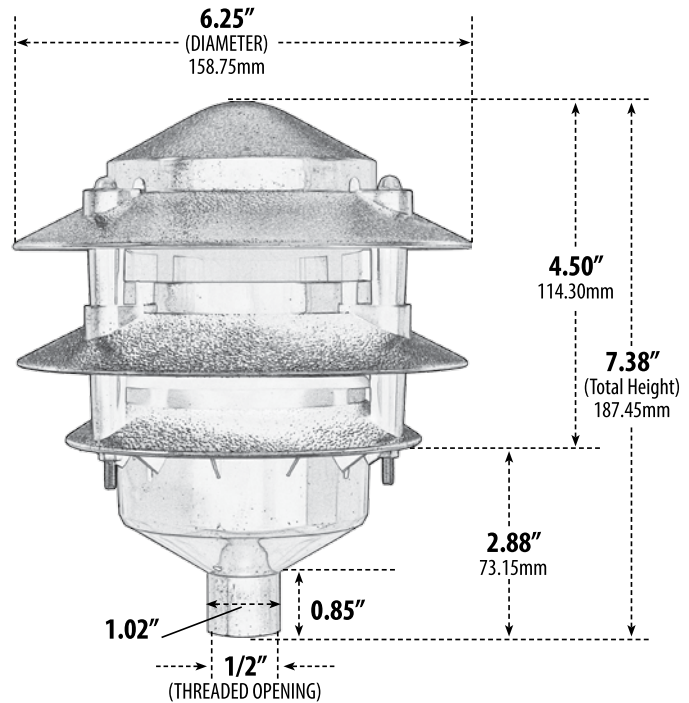

## THREE-TIER PAGODA LIGHT

### PATH, WALKWAY AND AREA LIGHTING

- ▶ **Material:** Plastic
- ▶ **Lens:** Frosted, Acrylic Lens
- ▶ **Lamp:** JC Bi-Pin Base (2.5W Maximum)

MODEL NUMBER	TOP DIA.	BOTTOM DIA.	LAMP TYPE	ILLUMINANT TYPE	WATTS (W)	VOLTS (V)	LAMP(S) INCLUDED?
LV5000-LED2.5	6"	1/2"	JC-LED	LED	2.5	12	YES

- ▶ **Riser & Spike Not Included**
- ▶ **Connector Available:** P-CN01 (sold separately)
- ▶ **1/2" Threaded Base Opening**
- ▶ **Available Finish:** Black

Overall Dimensions:  
7.38"H x 6.25"W x 6.25"D

Weight: 1.00 lbs  
Approximate Wire Length: 8"  
Pagoda Head Only  
(No Stem or Ground Spike Included)  
Box Dimensions:  
7.88"H x 6.25"W x 6.25"D

**DABMAR**  
LIGHTING

DABMAR LIGHTING INCORPORATED

2140 Eastman Ave . Oxnard, CA 93030 . 805.604.9090 . f: 805.604.9050 . www.dabmar.com