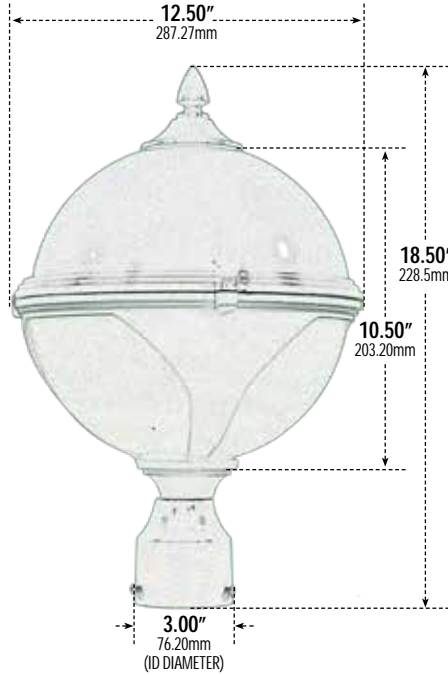

# GM9705

## POST FIXTURE

- ▶ **Material:** Powder Coated Cast Aluminum
- ▶ **Globe:** White, Heat Resistant, Polycarbonate
- ▶ **Available Finish:** Black, White, Verde Green
- ▶ **ETL Approved**

MODEL NUMBER	LAMP TYPE	ILLUMINANT TYPE	WATTS (W)	VOLTS (V)	LAMP(S) INCLUDED?
GM9705**	A-Type	Incandescent	5 x 60	120	NO
GM9705-LED6	A19-LED	FILAMENT LED	5 x 6	120	YES
GM9705-LED9	GU24-LED	A19-LED	5 x 9	120	YES

\*\*AVAILABLE IN 16W LED Add -LED16 to Model Number

LED Available in Warm or Cool White

Overall Dimensions:  
129.37"H x 34.50"W x 34.50"D

Weight: 50.20 lbs

**DABMAR**  
LIGHTING

DABMAR LIGHTING INCORPORATED