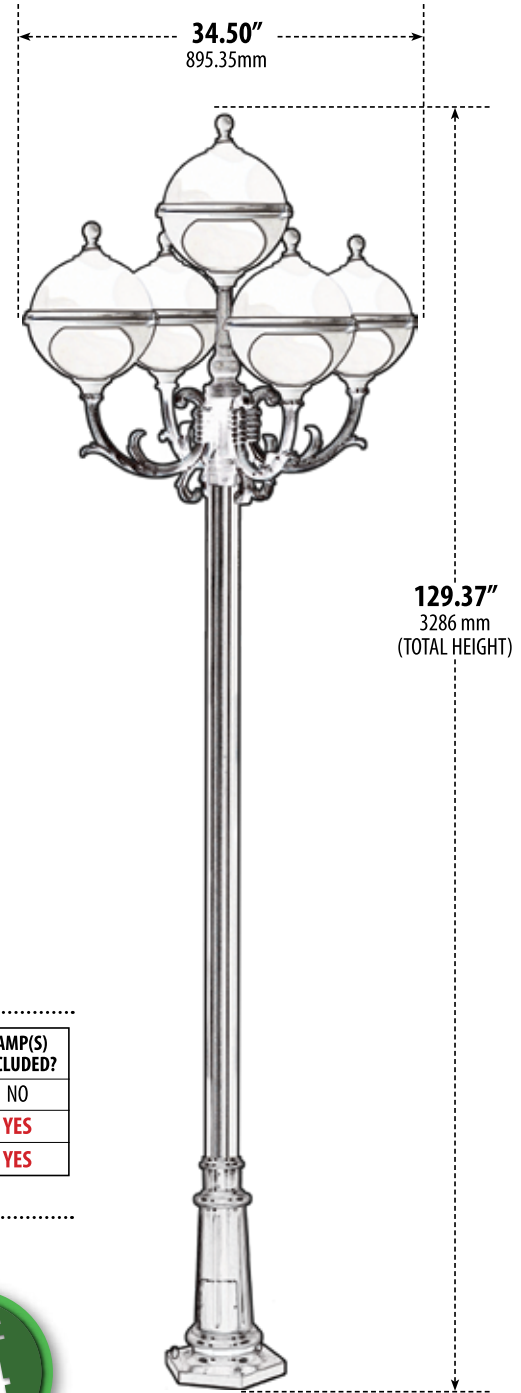

# GM9705

## POST FIXTURE

- ▶ **Material:** Powder Coated Cast Aluminum
- ▶ **Globe:** White, Heat Resistant, Polycarbonate
- ▶ **Available Finish:** Black, White, Verde Green
- ▶ **ETL Approved**

MODEL NUMBER	LAMP TYPE	ILLUMINANT TYPE	WATTS (W)	VOLTS (V)	LAMP(S) INCLUDED?
GM9705**	A-Type	Incandescent	5 x 60	120	NO
GM9705-LED6	A19-LED	FILAMENT LED	5 x 6	120	YES
GM9705-LED9	GU24-LED	A19-LED	5 x 9	120	YES

\*\*AVAILABLE IN 16W LED Add -LED16 to Model Number

LED Available in Warm or Cool White

Overall Dimensions:  
129.37"H x 34.50"W x 34.50"D

Weight: 50.20 lbs

**DABMAR**  
LIGHTING

DABMAR LIGHTING INCORPORATED