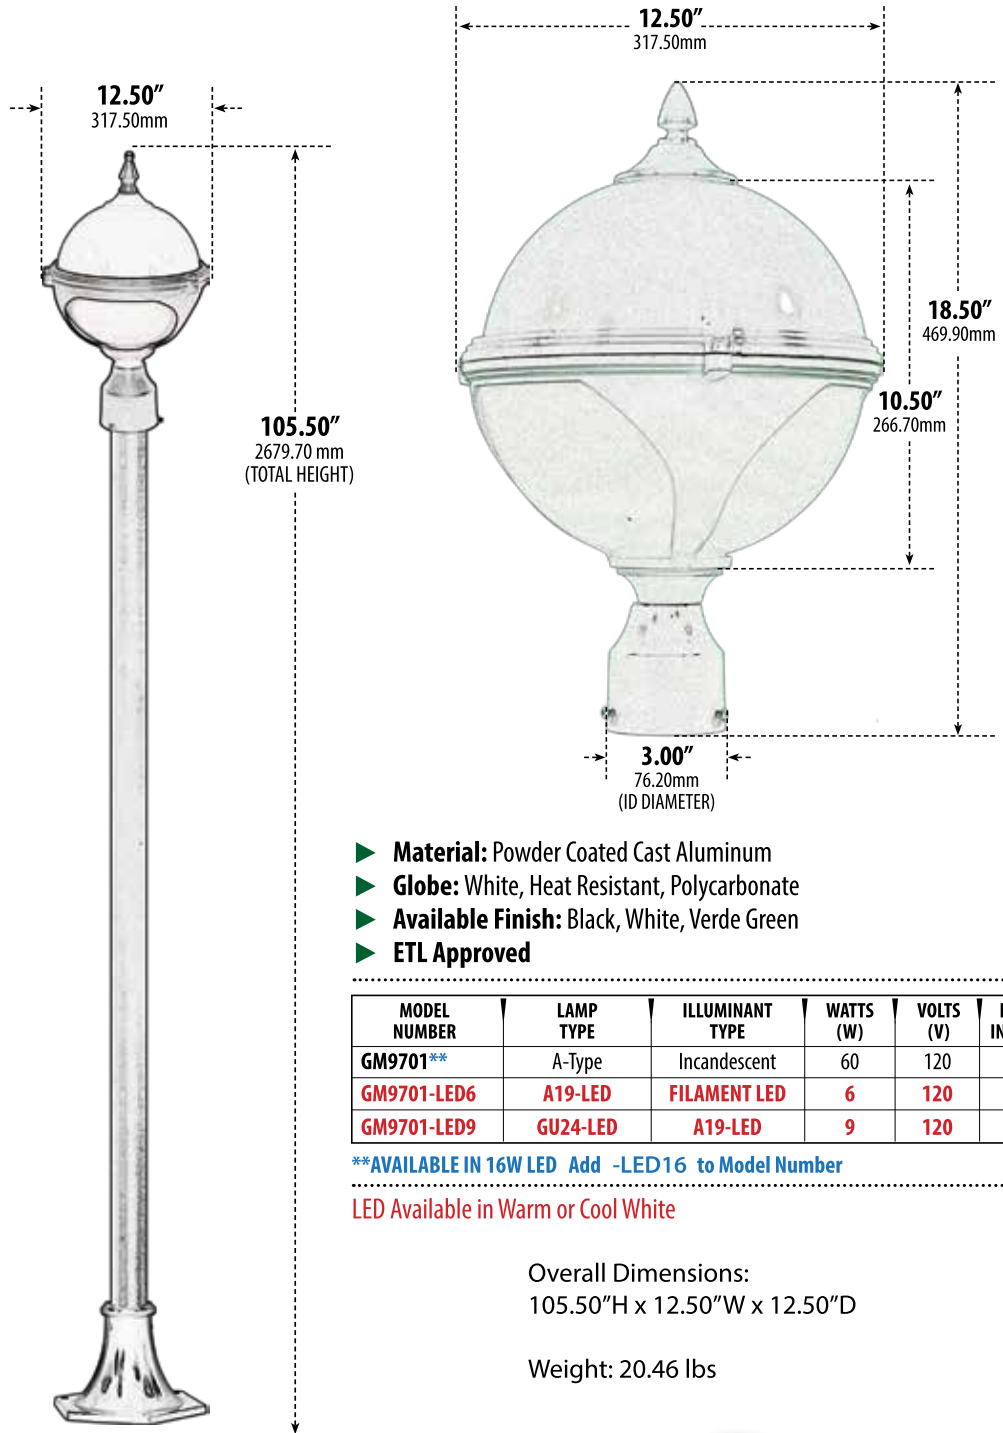

# GM9701

## POST FIXTURE

- ▶ **Material:** Powder Coated Cast Aluminum
- ▶ **Globe:** White, Heat Resistant, Polycarbonate
- ▶ **Available Finish:** Black, White, Verde Green
- ▶ **ETL Approved**

MODEL NUMBER	LAMP TYPE	ILLUMINANT TYPE	WATTS (W)	VOLTS (V)	LAMP(S) INCLUDED?
GM9701**	A-Type	Incandescent	60	120	NO
GM9701-LED6	A19-LED	FILAMENT LED	6	120	YES
GM9701-LED9	GU24-LED	A19-LED	9	120	YES

\*\*AVAILABLE IN 16W LED Add -LED16 to Model Number

LED Available in Warm or Cool White

Overall Dimensions:  
105.50"H x 12.50"W x 12.50"D

Weight: 20.46 lbs

**DABMAR**  
LIGHTING

DABMAR LIGHTING INCORPORATED