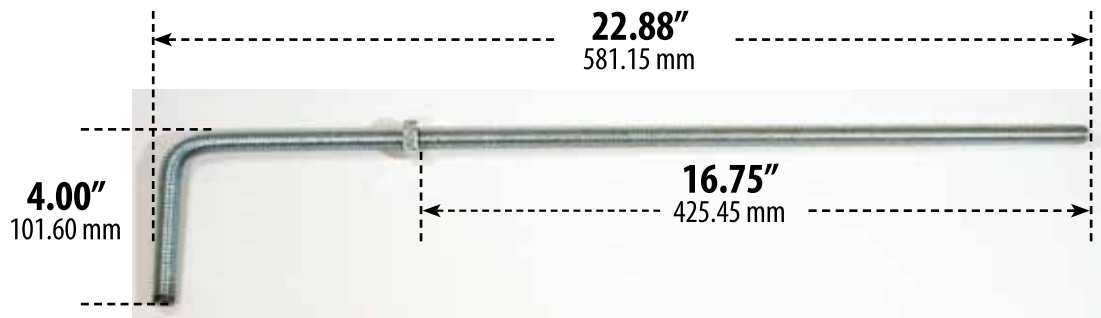

LED Available in 30K or 65K

Overall Dimensions:
150.00"H x 22.00"W x 22.00"D

Weight: 98.56 lbs

DABMAR
LIGHTING

DABMAR LIGHTING INCORPORATED

320 Graves Ave . Oxnard, CA 93030 . 805.604.9090 . f: 805.604.9050 . www.dabmar.com

4693 19th Street Ct E . Bradenton, FL 34203

Pole is threaded at both ends (threads into head)

BASE PATTERN

TEMPLATE PLATES

BOLT SPECS (4)

Footing for GM9000 Post Fixture

Footing should measure 2' x 2' x 2' with 1/2" rebar cage
 Stub up mounting bolts for Fixture base (See Bolt Pattern)

Pole is threaded at both ends (threads into base)