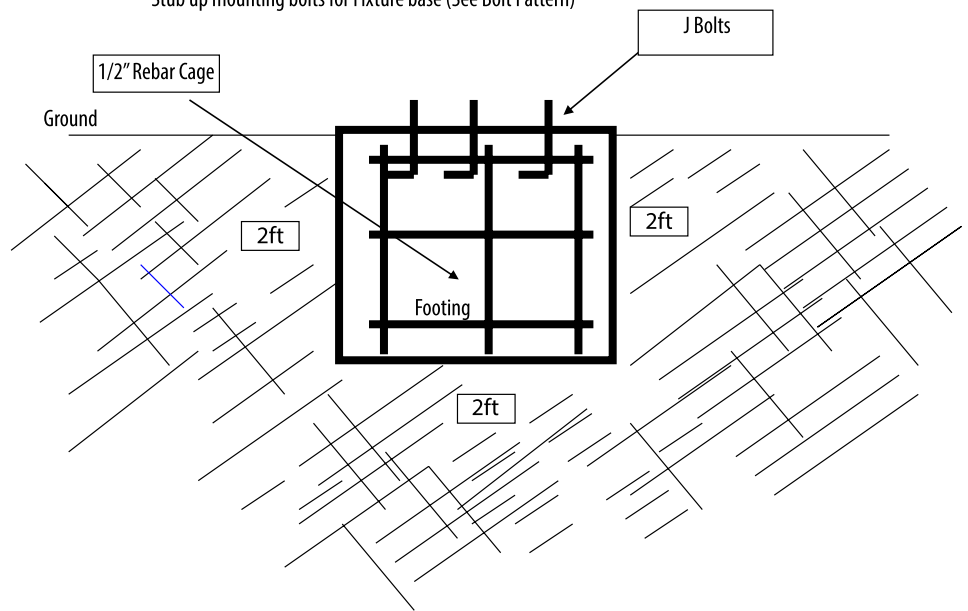

LED Available in 30K or 65K

Overall Dimensions:
150.00"H x 22.00"W x 22.00"D

Weight: 98.56 lbs

DABMAR
LIGHTING

DABMAR LIGHTING INCORPORATED

320 Graves Ave . Oxnard, CA 93030 . 805.604.9090 . f: 805.604.9050 . www.dabmar.com

4693 19th Street Ct E . Bradenton, FL 34203

Pole is threaded at both ends (threads into head)

BASE PATTERN

TEMPLATE PLATES

BOLT SPECS (4)

Footing for GM9000 Post Fixture

Footing should measure 2' x 2' x 2' with 1/2" rebar cage
 Stub up mounting bolts for Fixture base (See Bolt Pattern)

Pole is threaded at both ends (threads into base)