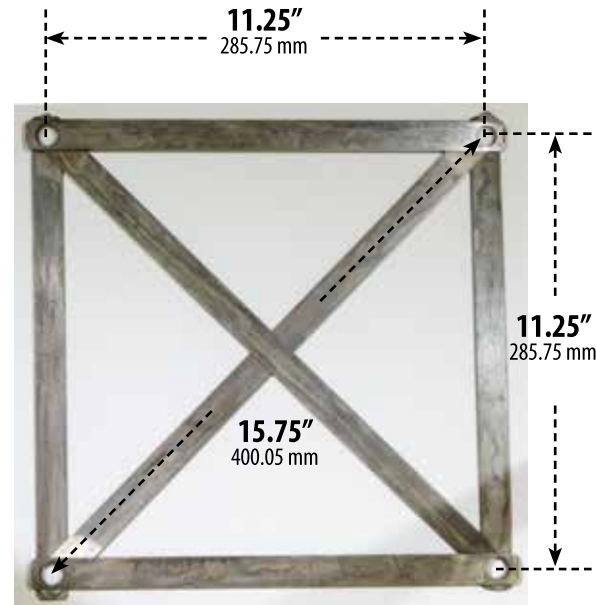

LED Available in 30K or 65K

Overall Dimensions:
150.00"H x 22.00"W x 22.00"D

Weight: 98.56 lbs

DABMAR
LIGHTING

DABMAR LIGHTING INCORPORATED

320 Graves Ave . Oxnard, CA 93030 . 805.604.9090 . f: 805.604.9050 . www.dabmar.com

4693 19th Street Ct E . Bradenton, FL 34203

Pole is threaded at both ends (threads into head)

BASE PATTERN

TEMPLATE PLATES

BOLT SPECS (4)

Footing for GM9000 Post Fixture

Footing should measure 2' x 2' x 2' with 1/2" rebar cage
 Stub up mounting bolts for Fixture base (See Bolt Pattern)

Pole is threaded at both ends (threads into base)