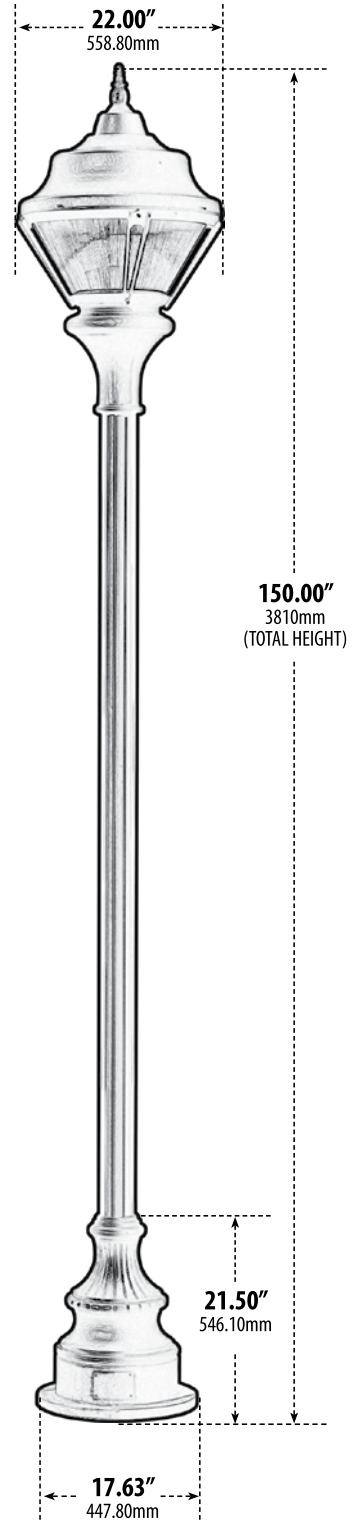

GM9000

POST FIXTURE WITH DECORATIVE BASE

- ▶ **Material:** Powder Coated Cast Aluminum Top
- ▶ **Lens:** Clear, Ribbed, Heat Resistant, Polycarbonate
- ▶ **Available Finish:** Black, Bronze, Verde Green
- ▶ **ETL Approved**

MODEL NUMBER	LAMP TYPE	ILLUMINANT TYPE	WATTS (W)	VOLTS (V)	LAMP(S) INCLUDED?
GM9000-INC	A-Type	Incandescent	60	120	NO
GM9000	HID	HPS	70	120	YES
GM9000-LED16	TUBULAR LED	96 LEDs	16	85-265	YES
GM9000-LED30	TUBULAR LED	168 LEDs	30	85-265	YES
GM9000-MT	HID	HPS	70	MT	YES
GM9001	HID	HPS	100	120	YES
GM9001-MT	HID	HPS	100	MT	YES
GM9002	HID	HPS	150	120	YES
GM9002-MT	HID	HPS	150	MT	YES
GM9003	HID	MH	70	120	YES
GM9003-MT	HID	MH	70	MT	YES
GM9004	HID	MH	100	120	YES
GM9004-MT	HID	MH	100	MT	YES
GM9005	HID	MH	150	120	YES
GM9005-MT	HID	MH	150	MT	YES
GM9006	HID	MH	175	120	YES
GM9006-MT	HID	MH	175	MT	YES
GM9007	HID	MH	50	120	YES
GM9007-MT	HID	MH	50	MT	YES
GM9008	HID	HPS	35	120	YES
GM9009	HID	HPS	50	120	YES
GM9009-MT	HID	HPS	50	MT	YES

LED Available in 30K or 65K

Overall Dimensions:
150.00"H x 22.00"W x 22.00"D

Weight: 98.56 lbs

DABMAR
LIGHTING

DABMAR LIGHTING INCORPORATED

320 Graves Ave . Oxnard, CA 93030 . 805.604.9090 . f: 805.604.9050 . www.dabmar.com

4693 19th Street Ct E . Bradenton, FL 34203

Pole is threaded at both ends (threads into head)

BASE PATTERN

TEMPLATE PLATES

BOLT SPECS (4)

Footing for GM9000 Post Fixture

Footing should measure 2' x 2' x 2' with 1/2" rebar cage
 Stub up mounting bolts for Fixture base (See Bolt Pattern)