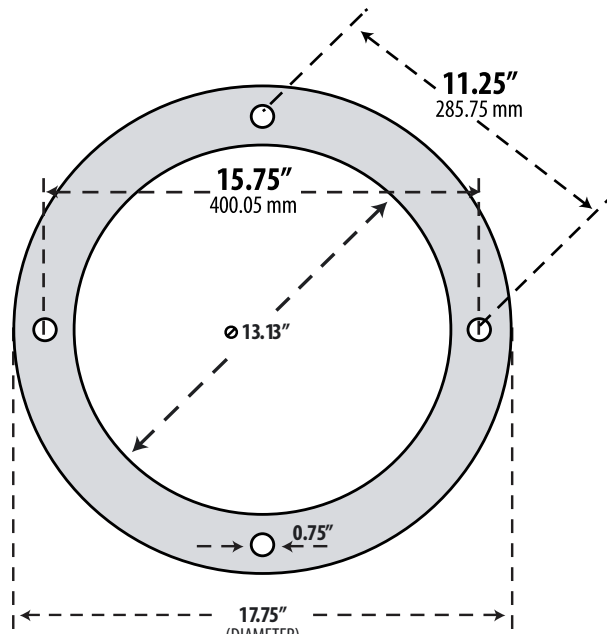

LED Available in 30K or 65K

Overall Dimensions:
150.00"H x 22.00"W x 22.00"D

Weight: 98.56 lbs

DABMAR
LIGHTING

DABMAR LIGHTING INCORPORATED

320 Graves Ave . Oxnard, CA 93030 . 805.604.9090 . f: 805.604.9050 . www.dabmar.com

4693 19th Street Ct E . Bradenton, FL 34203

Pole is threaded at both ends (threads into head)

BASE PATTERN

TEMPLATE PLATES

BOLT SPECS (4)

Footing for GM9000 Post Fixture

Footing should measure 2' x 2' x 2' with 1/2" rebar cage
 Stub up mounting bolts for Fixture base (See Bolt Pattern)

Pole is threaded at both ends (threads into base)