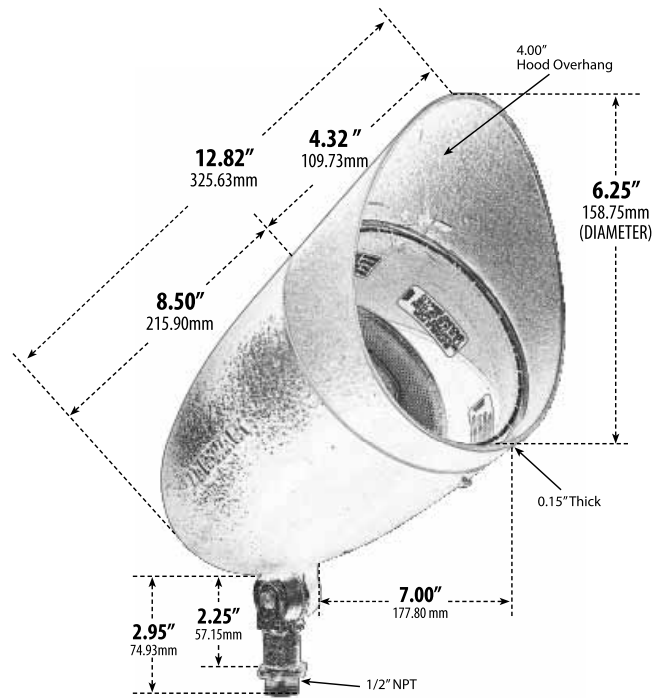

FG-DPR38H

LINE VOLTAGE DIRECTIONAL SPOT LIGHT WITH HOOD WITH IN-GROUND BALLAST BOX

- ▶ **Material Lamp:** Powder Coated Cast Aluminum
- ▶ **Material Box:** Fiberglass
- ▶ **Lens:** Clear, Heat Resistant, Tempered Glass
- ▶ **Two 1/2" and Two 3/4" Threaded Knock-Outs**
- ▶ **Available Finish:** Black, Bronze, Green, Verde Green
- ▶ **ETL Approved**

MODEL NUMBER	LAMP TYPE	ILLUMINANT TYPE	WATTS (W)	VOLTS (V)	LAMP(S) INCLUDED?
FG-DPR38H-70MH	HID	MH	70	120	YES
FG-DPR38H-70MH-MT	HID	MH	70	MT	YES
FG-DPR38H-100MH	HID	MH	100	120	YES
FG-DPR38H-100MH-MT	HID	MH	100	MT	YES