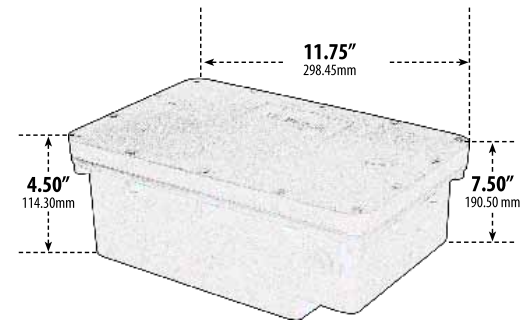

FG-DPR38H

LINE VOLTAGE DIRECTIONAL SPOT LIGHT WITH HOOD WITH IN-GROUND BALLAST BOX

- ▶ **Material Lamp:** Powder Coated Cast Aluminum
- ▶ **Material Box:** Fiberglass
- ▶ **Lens:** Clear, Heat Resistant, Tempered Glass
- ▶ **Two 1/2" and Two 3/4" Threaded Knock-Outs**
- ▶ **Available Finish:** Black, Bronze, Green, Verde Green
- ▶ **ETL Approved**