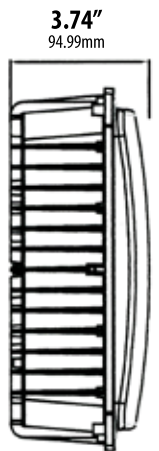

DW6680

SMALL CEILING LED FIXTURE

- ▶ **Material:** Powder Coated Cast Aluminum
- ▶ **Lens:** Clear, Prismatic Polycarbonate Lens
- ▶ **Lamp:** LED Module (60 LED Diodes)
- ▶ **Available Finish:** Bronze
- ▶ **Lumens:** 5000K - 6480 Lm
- ▶ **Rated Life 50,000 Hours**
- ▶ **ETL & DLC Approved**
- ▶ **Replaces 175 - 250W HID**

MODEL NUMBER	LAMP TYPE	ILLUMINANT TYPE	WATTS (W)	VOLTS (V)	LAMP(S) INCLUDED?
DW6680	LED	LED COB	60	120-277	YES

Overall Dimensions: 10.40"W x 10.40"H x 3.74"D
 Approx Wire Length: 5.00"
 Weight: 5.8 lbs
 Box Dimensions: 10.75"W x 10.88"H x 4.38"D