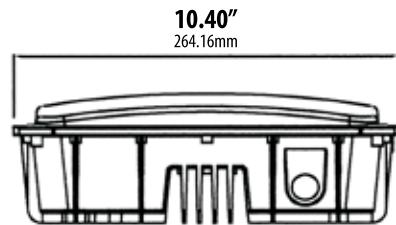

DW6680

SMALL CEILING LED FIXTURE

- ▶ **Material:** Powder Coated Cast Aluminum
- ▶ **Lens:** Clear, Prismatic Polycarbonate Lens
- ▶ **Lamp:** LED Module (60 LED Diodes)
- ▶ **Available Finish:** Bronze
- ▶ **Lumens:** 5000K - 6480 Lm
- ▶ **Rated Life 50,000 Hours**
- ▶ **ETL & DLC Approved**
- ▶ **Replaces 175 - 250W HID**

MODEL NUMBER	LAMP TYPE	ILLUMINANT TYPE	WATTS (W)	VOLTS (V)	LAMP(S) INCLUDED?
DW6680	LED	LED COB	60	120-277	YES

Overall Dimensions: 10.40"W x 10.40"H x 3.74"D
 Approx Wire Length: 5.00"
 Weight: 5.8 lbs
 Box Dimensions: 10.75"W x 10.88"H x 4.38"D