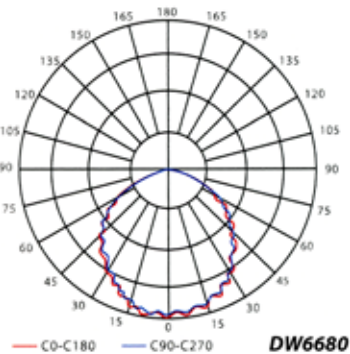

DW6680

SMALL CEILING LED FIXTURE

- ▶ **Material:** Powder Coated Cast Aluminum
- ▶ **Lens:** Clear, Prismatic Polycarbonate Lens
- ▶ **Lamp:** LED Module (60 LED Diodes)
- ▶ **Available Finish:** Bronze
- ▶ **Lumens:** 5000K - 6480 Lm
- ▶ **Rated Life 50,000 Hours**
- ▶ **ETL & DLC Approved**
- ▶ **Replaces 175 - 250W HID**

MODEL NUMBER	LAMP TYPE	ILLUMINANT TYPE	WATTS (W)	VOLTS (V)	LAMP(S) INCLUDED?
DW6680	LED	LED COB	60	120-277	YES

Overall Dimensions: 10.40"W x 10.40"H x 3.74"D
 Approx Wire Length: 5.00"
 Weight: 5.8 lbs
 Box Dimensions: 10.75"W x 10.88"H x 4.38"D