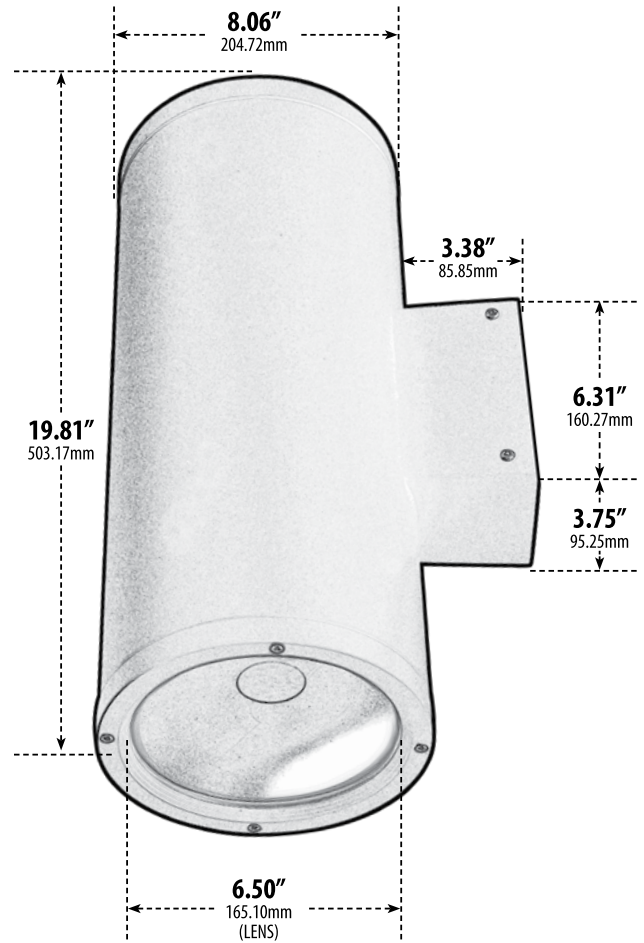

DW3701

UP AND DOWN LED WALL FIXTURE

- **Material:** Powder Coated Cast Aluminum
- **Lens:** Clear, Heat Resistant, Tempered Glass Lens
- **Available Finish:** Black, Bronze, Verde Green, White
- **Color Temperature:** 5000K
- **Lumens:** 2 x 2400Lm
- **ETL Approval Pending**

Overall Dimensions:
8.06"W x 19.81"H x 11.44"D

Maximum Height: 19.81"
Width: 8.06"
Maximum Depth: 11.44"

Weight: 10.4 lbs
Approximate Wire Length: N/A
Box Dimensions: 12.00"W x 22.19"H x 8.63"D

MODEL NUMBER	LAMP TYPE	ILLUMINANT TYPE	WATTS (W)	VOLTS (V)	LAMP(S) INCLUDED?
DW3701	LED CHIP	2 LEDs	2 x 20	120-277	YES