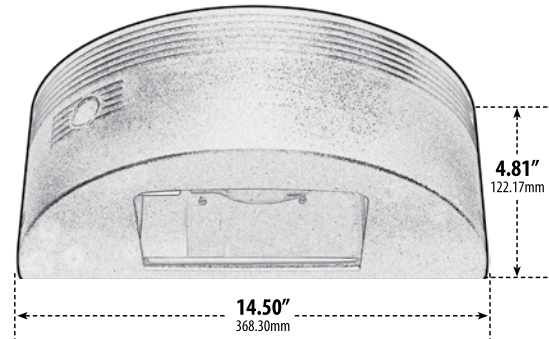

DW3650

UP AND DOWN LIGHT WALL FIXTURE

- ▶ **Material:** Polycarbonate Cover, Cast Aluminum Backplate
- ▶ **Lens:** Clear, Heat Resistant, Polycarbonate Lens
- ▶ **Available Finish:** White
- ▶ **ETL Approved**

LED Available in 30K or 50K

Overall Dimensions:

14.50"W x 7.63"H x 4.81"D

Maximum Height: 7.63"

Width: 14.50"

Maximum Depth: 4.81"

Weight: 9.2 lbs

Approximate Wire Length: 6.00"

Box Dimensions: 15.00"W x 5.88"H x 8.13"D

DABMAR
LIGHTING

DABMAR LIGHTING INCORPORATED

320 Graves Ave . Oxnard, CA 93030 . 805.604.9090 . f: 805.604.9050 . www.dabmar.com
4693 19th Street Ct E . Bradenton, FL 34203