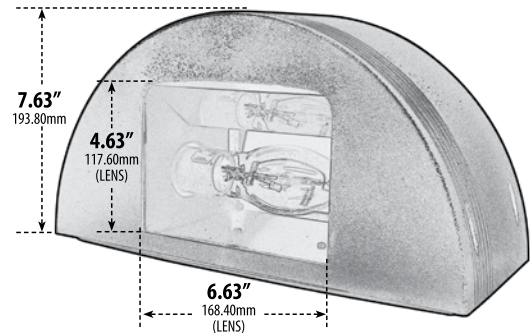

DW3650

UP AND DOWN LIGHT WALL FIXTURE

- ▶ **Material:** Polycarbonate Cover, Cast Aluminum Backplate
- ▶ **Lens:** Clear, Heat Resistant, Polycarbonate Lens
- ▶ **Available Finish:** White
- ▶ **ETL Approved**

LED Available in 30K or 50K

Overall Dimensions:

14.50"W x 7.63"H x 4.81"D

Maximum Height: 7.63"

Width: 14.50"

Maximum Depth: 4.81"

Weight: 9.2 lbs

Approximate Wire Length: 6.00"

Box Dimensions: 15.00"W x 5.88"H x 8.13"D

DABMAR
LIGHTING

DABMAR LIGHTING INCORPORATED

320 Graves Ave . Oxnard, CA 93030 . 805.604.9090 . f: 805.604.9050 . www.dabmar.com
4693 19th Street Ct E . Bradenton, FL 34203