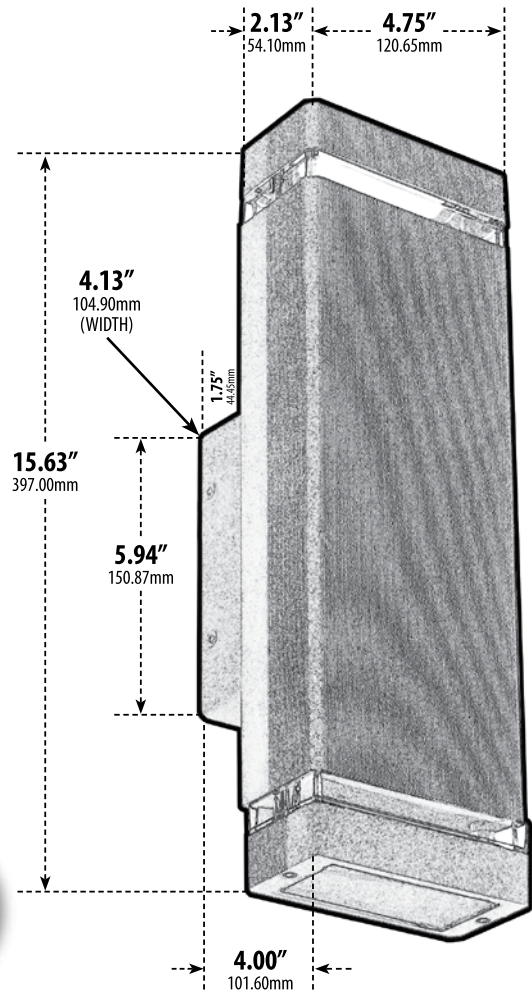

DW3575

UP AND DOWN LIGHT WALL FIXTURE

- ▶ **Material:** Powder Coated Cast Aluminum
- ▶ **Lens:** Clear, Heat Resistant, Polycarbonate Lens
- ▶ **Available Finish:** Black, Bronze, Gray, White, Verde Green
- ▶ **Energy Star Fixture**
- ▶ **ETL Approved**

MODEL NUMBER	LAMP TYPE	ILLUMINANT TYPE	WATTS (W)	VOLTS (V)	LAMP(S) INCLUDED?
DW3575	S13-GU24	Fluorescent	2 x 13	120	YES
DW3575-LED10	GU24-LED	LED	2 x 5	120	YES

5W LED Color Temperature: 3000K

Overall Dimensions:
15.63"H x 4.75"W x 4.00"D

Weight: 3.2 lbs
Approximate Wire Length: 7"
Box Dimensions: 15.88"H x 4.44"W x 5.50"D

DABMAR
LIGHTING

DABMAR LIGHTING INCORPORATED

320 Graves Ave . Oxnard, CA 93030 . 805.604.9090 . f: 805.604.9050 . www.dabmar.com
4693 19th Street Ct E . Bradenton, FL 34203