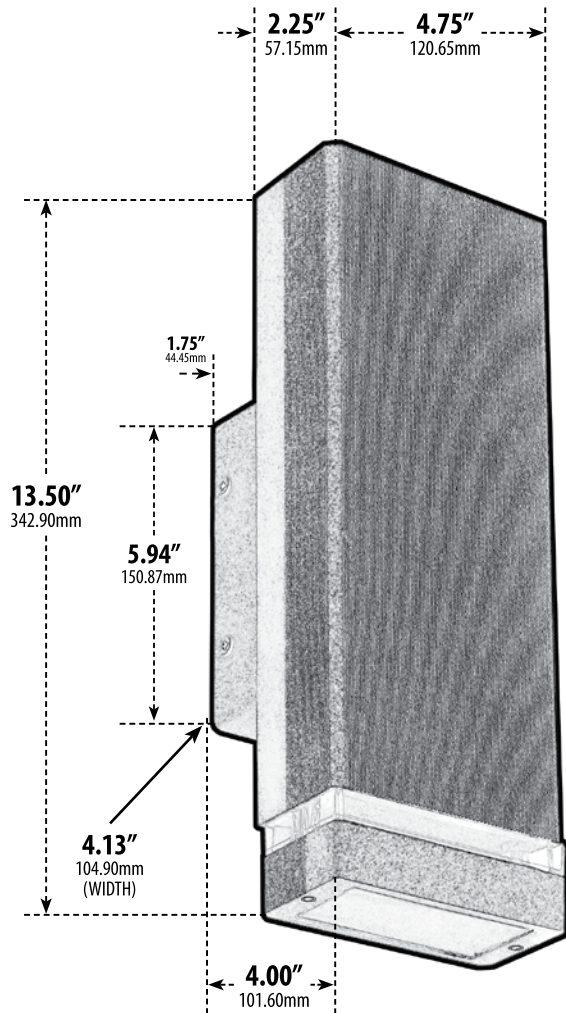

DW3570

DOWN LIGHT WALL FIXTURE

- ▶ **Material:** Powder Coated Cast Aluminum
- ▶ **Lens:** Clear, Heat Resistant, Polycarbonate Lens
- ▶ **Available Finish:** Black, Bronze, Gray, White, Verde Green
- ▶ **Energy Star Fixture**
- ▶ **ETL Approved**

MODEL NUMBER	LAMP TYPE	ILLUMINANT TYPE	WATTS (W)	VOLTS (V)	LAMP(S) INCLUDED?
DW3570	S13-GU24	Fluorescent	13	120	YES
DW3570-LED5	GU24-LED	LED	5	120	YES

5W LED Color Temperature: 3000K

Overall Dimensions:
13.50"H x 4.75"W x 4.00"D

Weight: 2.8 lbs
Approximate Wire Length: 7"
Box Dimensions: 12.75"H x 4.63"W x 5.25"D

DABMAR
LIGHTING

DABMAR LIGHTING INCORPORATED

320 Graves Ave . Oxnard, CA 93030 . 805.604.9090 . f: 805.604.9050 . www.dabmar.com
4693 19th Street Ct E . Bradenton, FL 34203